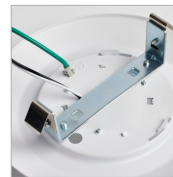

INCLUDED MOUNTING ACCESSORIES

Retrofit 4" Recessed Cans — 5" Only