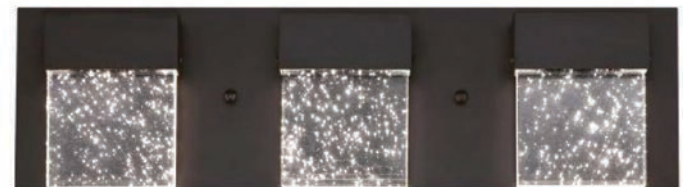

**LL63299-BN-LED**

**LL63726-MBL-LED**

3 Light LED Wall Fixture Available in 2 Finishes with Bubble Glass Shade.

Discontinued 02/2023

**Finishes:** Brushed Nickel (BN) and Matte Black (MBL)

**Dimensions:** 19.75"W x 5.50"H x 3.00"E

**Light Source** 3x 120V/7W/500lm(source)30K/80CRI

**Notes/Certification/Warranty:**

- Triac Dimming - See list of Preferred Dimmers
- ETL Listed for Damp Locations
- ADA Compliant
- 40K Life Hours
- 5 Year Limited Warranty