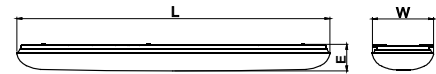

LL780CLD LL790CLD

Linear Cloud Ceiling Fixture in White.

Construction: Cold-Rolled Steel
Lens: White Acrylic

Dimensions:

LL780CLD: 48.6"L x 9.5"W x 4.3"E
LL790CLD: 48.8"L x 12.6"W x 4.3"E

Light Source:

- **LL780CLD:** UNV/47W/4000lm Del@30K/80CRI; 4200lm Del@40K/80CRI/Non-Dimming Standard
- **LL790CLD:** UNV/64W/5150lm Del@30K/80CRI 5400lm Del@40K/010V Dimming Standard

Options:

- Bi-Level OCS- Occupancy Sensor with Multiple Settings. Hold Times from 5 Seconds to 20 Minutes. Stand-by Dimming 10%-50%. Requires Deeper Base (adds 1.0" to Height).
- EM Driver- Provides 90 Minutes of Battery Backup in the event of a power failure.

Notes/Certifications/Warranty:

- UNV: Universal Voltage 120-277V
- ETL/cETL Listed for Damp Locations (Indoor Use Only)
- Energy Star Rated
- 5 Years Limited Warranty on Driver and LED
- 1 Year Warranty on Frame and Lens from Defects

Part #	Color Temp.	Options
LL780CLD	30K	BI- Bi-Level OCS
LL790CLD	40K	EM- Emergency Driver

May be available with other voltage, wattage, and finish options by special order. Please contact your Lumencia Representative for more information