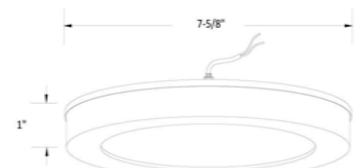

Notes/Certifications/Warranty:

- 120V
- Remote Control Adaptable
- Wall Control Adaptable
- ETLus Listed for Wet Locations
- CEC JA8 Compliant
- Energy Star Rated
- 50K Life Hours
- LED Light: 5 Year Limited Warranty
- Non-Electrical: 1 Year Limited Warranty