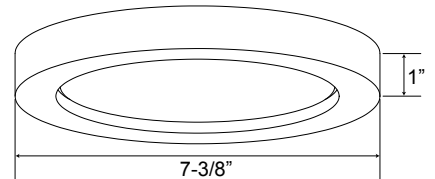

Notes/Certifications/Warranty:

- 120V
- Only for Use with Wall or Remote Controls
- Energy Star Listed
- JA8 Compliant
- cETLus listed for Dry Locations
- 50K Life Hours
- LED Lamp: 5 year Limited Warranty
- Non-Electrical: 1 Year Limited Warranty