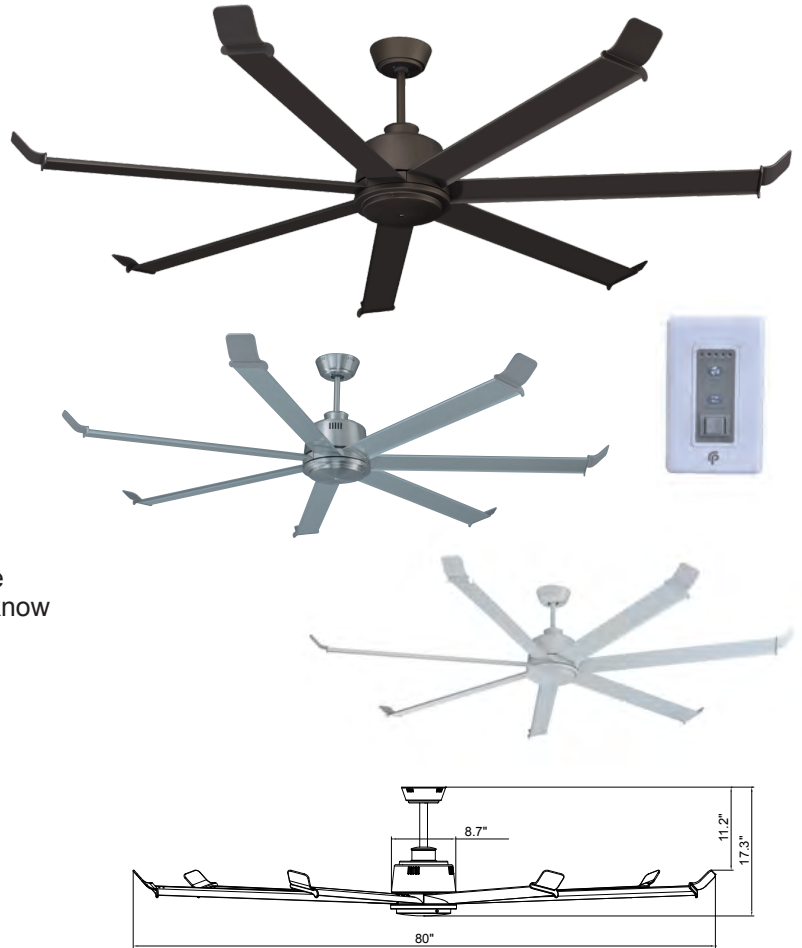

### 80" Wet Location Rated Ceiling Fan with Wall Control

#### Notes/Certifications/Warranty:

- 120V
- 8" and 24" Downrod Included
- Downrod Mount Only
- Contact your Lumencia rep with the fan part number and slope angle if you are mounting to a sloped ceiling – we will let you know if this fan requires further accessories to accommodate
- Fan Must be Mounted with a Minimum of 10' of Clearance.
- Lead Wire: 76"
- Wall Control Included (*Must Mount Indoors*)
  - Controls Maximum of 3 fans without light kits
  - Controls a Maximum of 2 fans with light kits
- Remote Control (*LLRC-9 Sold Separately*)
- Optional Light Kits See Page 22
- DC Motor | 181 x 17 mm motor
- 5 Speed | Reversible
- RPM: 101(High)/61(Low), CFM: 11274 Efficiency: 242.3
- UL Listed for Wet Locations
- Energy Star 4.0 Compliant
- Limited Lifetime Motor Warranty
- 5 Year Warranty on LED Light Kit
- Non-Electrical Parts have a 1 Year Warranty