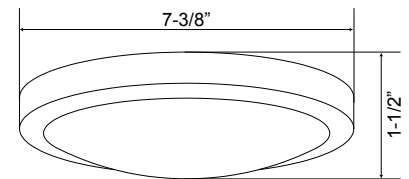

LL1RP88LK-ESLED

Dry Location Light Kit in 4 Finishes

Construction: Aluminum

Lens: Acrylic

Finishes: Brushed Nickel (BN), Oil Rubbed Bronze (ORB), White (WH), Black (BLK)

Dimensions: 7.375"OD x 1.50"H

Light Sources: 120V/17W/1200lm/30K/90CRI Dimmable

ORDERING INFORMATION

Part #	Finish
LL1RP88LK-LED	BN ORB WH BLK

Notes/Certifications/Warranty:

- 120V
- Only for Use with Wall or Remote Controls
- Energy Star Listed
- JA8 Compliant
- cETLus listed for Dry Locations
- LED Light Kit: 5 Year Limited Warranty
- Non-Electrical: 1 Year Limited Warranty