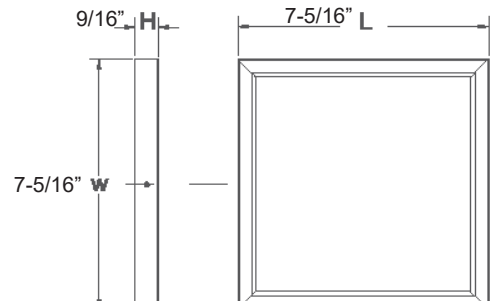

LL8548-LED

7" LED Flat Panel
 Finishes, 30K or 40K

Construction: Steel Frame
 Diffuser: Acrylic

Finishes: Brushed Nickel (BN)
 Black (BLK)
 Oil Rubbed Bronze (ORB)
 and White (WH)

Dimensions: 7.3125" SQ x 0.5625" H

Light Source **Dedicated LED** 120V/15W/907lm/Del/90CRI/

Dimmable

- Available in 30K or 40K

Installation: Mounting Bracket (Included): Accommodates 4" J-Box applications

Notes/Certifications/Warranty

- 120V
- Beam Angle: 120°
- Dimming: TRIAC or ELV, 10-100%
- cCSAus Listed for Wet Locations
- Energy Star Rated
- 50K Life Hours
- 5 Year Limited Warranty on LED
- 1 Year Limited Warranty on Other Components