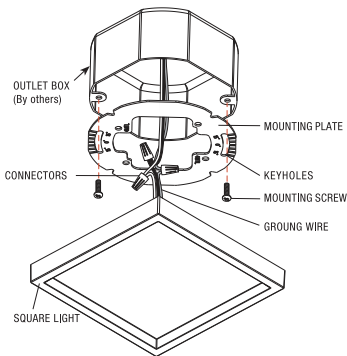

Light Source **Dedicated LED** 120V/15W/907lm/Del/90CRI/

Dimmable

- Available in 30K or 40K

Installation: Mounting Bracket (Included): Accommodates 4" J-Box applications

Notes/Certifications/Warranty

- 120V
- Beam Angle: 120°
- Dimming: TRIAC or ELV, 10-100%
- cCSAus Listed for Wet Locations
- Energy Star Rated
- 50K Life Hours
- 5 Year Limited Warranty on LED
- 1 Year Limited Warranty on Other Components

FOR WALL