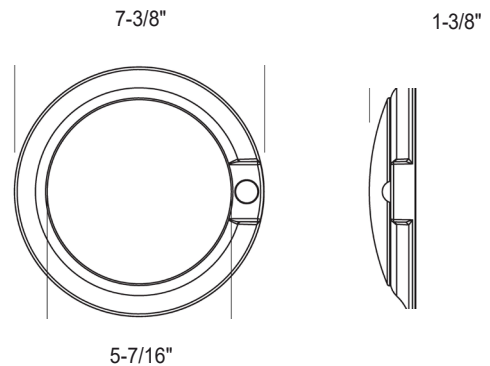

Notes/Certifications/Warranty

- 120V
- Dimmable TRIAC or ELV, 10-100%
- 110° Beam Angle
- When motion is detected, sensor automatically turns lights ON and turns Off after 30 seconds when the room is vacated (default setting)
- Mounting bracket included to fit most 3" or 4" J-Box applications
- CSAus for use in wet locations
- Energy Star Listed
- CEC JA8 Compliant
- Suitable for use in closets when installed in accordance to NEC Section 410.16 (C)(1)
- 50K Life Hours
- LED Lamp: 5 Year Limited Warranty
- Other Components: 1 Year Limited Warranty