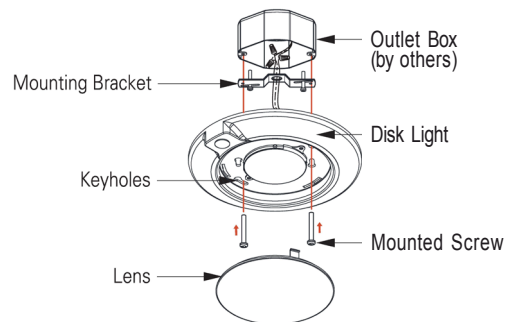

Notes/Certifications/Warranty

- 120V
- Dimmable TRIAC or ELV, 10-100%
- 110° Beam Angle
- When motion is detected, sensor automatically turns lights ON and turns Off after 30 seconds when the room is vacated (default setting)
- Mounting bracket included to fit most 3" or 4" J-Box applications
- CSAus for use in wet locations
- Energy Star Listed
- CEC JA8 Compliant
- Suitable for use in closets when installed in accordance to NEC Section 410.16 (C)(1)
- 50K Life Hours
- LED Lamp: 5 Year Limited Warranty
- Other Components: 1 Year Limited Warranty