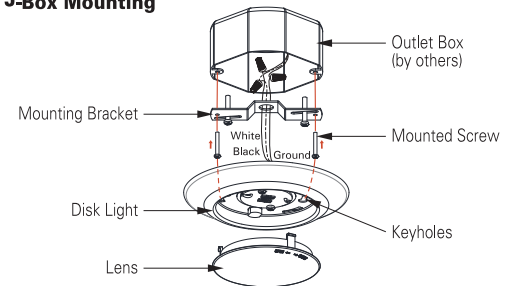

LL8556-LED-80

LL8556-LED-HO90

6" LED Low-profile disc light with frosted polycarbonate lens.

Construction: Steel Frame

Dimensions: 7.375"OD x 1.25"H

Finish: White (WH)

Light Source:

- **LL8556-LED-80:** 120V/15.5W/972lm/MCT,30K,40K/80CRI/Dimming
- MCT Selectable: 27K, 30K, 35K, 40K, 50K
- **LL8556-LED-HO90:** 120V/14.9W/1170lms/30K/90CRI/Dimming

Notes/Certifications/Warranty:

- 120V
- Dimmable TRIAC and ELV, 10-100%
- Mounting bracket included to fit most 3" or 4" J-Box applications
- Retrofit (R) option available, includes torsion springs and E26 base adapter for mounting in 5/6" housings.
- Energy Star Rated when fitted with 30K, and 40K options only
- CEC JA8 Compliant when fitted with LL8556-LED-HO90 Version
- cCSAus listed for wet locations.
- Suitable for use in closets when installed in accordance to NEC Section 410.16 (C)(1)
- 5 Year Limited Warranty on LED Light Source
- 1 Year Limited Warranty on Housing and Frame

White (WH)

J-Box Mounting

ORDERING INFORMATION

Part #	Color Temp.	Options
LL8556-LED-80	30K 40K MCT	(Blank) No Retrofit R: Retrofit
LL8556-LED-HO90	30K	