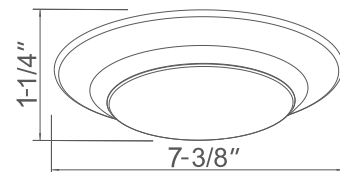

LL8556-LED-80

LL8556-LED-HO90

6" LED Low-profile disc light with frosted polycarbonate lens.

Construction: Steel Frame

Dimensions: 7.375"OD x 1.25"H

Finish: White (WH)

Light Source:

- **LL8556-LED-80:** 120V/15.5W/972lm/MCT,30K,40K/80CRI/Dimming
- MCT Selectable: 27K, 30K, 35K, 40K, 50K
- **LL8556-LED-HO90:** 120V/14.9W/1170lms/30K/90CRI/Dimming

Notes/Certifications/Warranty:

- 120V
- Dimmable TRIAC and ELV, 10-100%
- Mounting bracket included to fit most 3" or 4" J-Box applications
- Retrofit (R) option available, includes torsion springs and E26 base adapter for mounting in 5/6" housings.
- Energy Star Rated when fitted with 30K, and 40K options only
- CEC JA8 Compliant when fitted with LL8556-LED-HO90 Version
- cCSAus listed for wet locations.
- Suitable for use in closets when installed in accordance to NEC Section 410.16 (C)(1)
- 5 Year Limited Warranty on LED Light Source
- 1 Year Limited Warranty on Housing and Frame

White (WH)