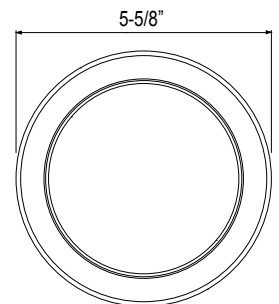

Job Name: _____

Type: _____

Part #: _____

Notes: _____

LL8739-5-LED

5" LED edge-lit slim disc with frosted acrylic lens. Available in 4 finishes.

Construction: Steel Frame

Dimensions: 5.625"OD x 1.00"H

Finishes:

- Brushed Nickel (BN)
- Black (BLK)
- Oil Rubbed Bronze (ORB)
- White (WH)

Light Source: 120V/12W/722lmDel/90CRI/Dimming

- Available in 30K or 40K

Notes/Certifications/Warranty:

- 120V
- Dimmable TRIAC and ELV, 10-100%
- Mounting bracket included to fit most 3" or 4" J-Box applications
- Ask about Retrofit (R) option. Includes torsion springs and MB base adapter for mounting in 5/6" housings.
- Energy Star Rated
- cCSAus listed for wet locations.
- Suitable for use in closets when installed in accordance to NEC Section 410.16 (C)(1)
- 5 Year Limited Warranty on LED Light Source
- 1 Year Limited Warranty on Housing and Frame

ORDERING INFORMATION

Part #	Color Temp.	Finish
LL8739-5-LED	30K 40K	BN BLK ORB WH