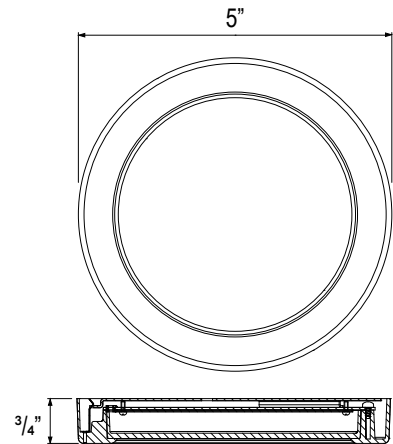

Part #	
@@ , + ' - % < C !) F ! - 7 ! @ 9 8	'$?