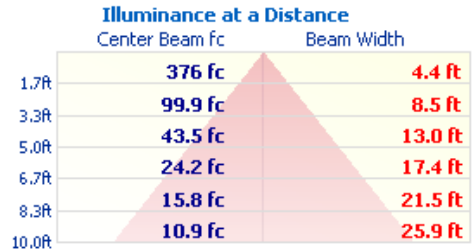

LLARCHLIN4

LED SUSPENDED ARCHITECTURAL LINEAR

FEATURES:

- Aluminum extruded housing.
- 4' Length
- Field AB switching is standard (CCT, up/down control).
- White .
- Operating temperature: -4°F ~ 122°F (-20°C ~ 50°C)

MOUNTING:

- Adjustable Aircraft Cable pendant mount (AAC120 standard).

LENS:

- PC frosted lens for both up and down.
- Beam angle 120°.

LED/ELECTRICAL:

- 50 Watt Input, 5500lm Output. 110 lm/W
- CRI >80
- Field adjustable CCT: 3000/3500/4000K
- Max. 50W total (selectable 35W down, 35W/15W up/down, or 15W up)
- 0-10V dimming to 5% .
- 120-347Vac, 50/60Hz
- THD: <20%
- PF : >0.9
- Class 2
- Operating temperature: 4°F ~ 122°F (-20°C ~ 50°C)

LISTING:

- ETL listed.
- Suitable for damp & dry location.
- 5 years limited warranty.
- L70: >50,000 hours

Length: 47.48 (1206)
Width: 2.75 (70)
Depth: 3.15 (80)
All dimensions are in inches (millimeters).