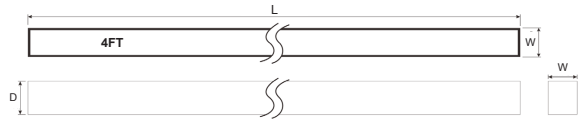

MOUNTING:

- Adjustable Aircraft Cable pendant mount (AAC120 standard).

LENS:

- PC frosted lens for both up and down.
- Beam angle 120°.

LED/ELECTRICAL:

- 50 Watt Input, 5500lm Output. 110 lm/W
- CRI >80
- Field adjustable CCT: 3000/3500/4000K
- Max. 50W total (selectable 35W down, 35W/15W up/down, or 15W up)
- 0-10V dimming to 5% .
- 120-347Vac, 50/60Hz
- THD: <20%
- PF : >0.9
- Class 2
- Operating temperature: 4°F ~ 122°F (-20°C ~ 50°C)

LISTING:

- ETL listed.
- Suitable for damp & dry location.
- 5 years limited warranty.
- L70: >50,000 hours

Length: 47.48 (1206)
Width: 2.75 (70)
Depth: 3.15 (80)
All dimensions are in inches (millimeters).