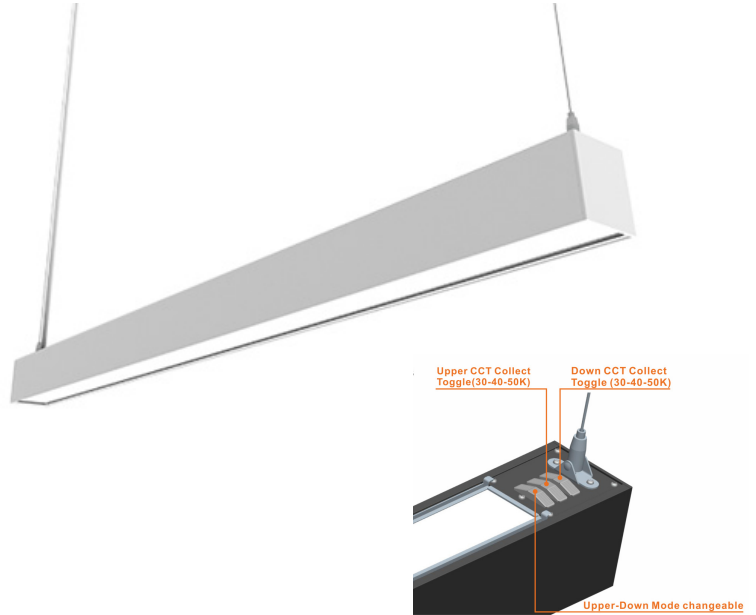

LLARCHLIN4

LED SUSPENDED ARCHITECTURAL LINEAR

FEATURES:

- Aluminum extruded housing.
- 4' Length
- Field AB switching is standard (CCT, up/down control).
- White .
- Operating temperature: -4°F ~ 122°F (-20°C ~ 50°C)

MOUNTING:

- Adjustable Aircraft Cable pendant mount (AAC120 standard).

LENS:

- PC frosted lens for both up and down.
- Beam angle 120°.

LED/ELECTRICAL:

- 50 Watt Input, 5500lm Output. 110 lm/W
- CRI >80
- Field adjustable CCT: 3000/3500/4000K
- Max. 50W total (selectable 35W down, 35W/15W up/down, or 15W up)
- 0-10V dimming to 5% .
- 120-347Vac, 50/60Hz
- THD: <20%
- PF : >0.9
- Class 2
- Operating temperature: 4°F ~ 122°F (-20°C ~ 50°C)

LISTING:

- ETL listed.
- Suitable for damp & dry location.
- 5 years limited warranty.
- L70: >50,000 hours

Length: 47.48 (1206)
Width: 2.75 (70)
Depth: 3.15 (80)
All dimensions are in inches (millimeters).

■ Horiz. Spread: 104.7°

ORDERING INFORMATION

MODEL	LED ¹	COLOR TEMP. ¹	VOLTAGE	FINISH	CEILING TYPE	SUSPENSION LENGTH
LLARCHLIN4	3515L D35W, U15W	MCT Selectable 30/35/40K	UNV 120-347V	WH Glossy White RAL#9010 Black and Silver may be available by Special Order	TC T-bar ceiling HC Hard ceiling	AAC48 Adjustable Aircraft Cable Canopy 48"L AAC96 Adjustable Aircraft Cable Canopy 96"L AAC120 Adjustable Aircraft Cable Canopy 120"L (Std.) * Contact factory for custom length.