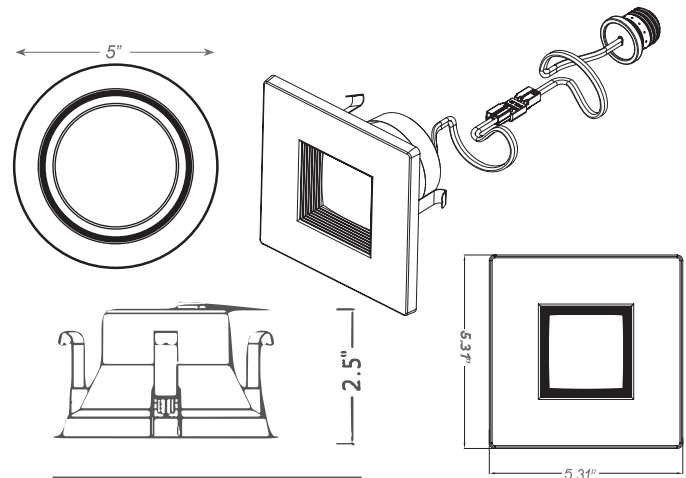

### NOTES:

- Compatible with most 4" Cans
- Thermoplastic Construction with integral clips - no tools required
- Quick Connect wiring; includes E26 Socket Adapter
- Suitable for use in ICAT recessed housings.
- Baffle Trim Adapters Available

### DIMENSIONS: