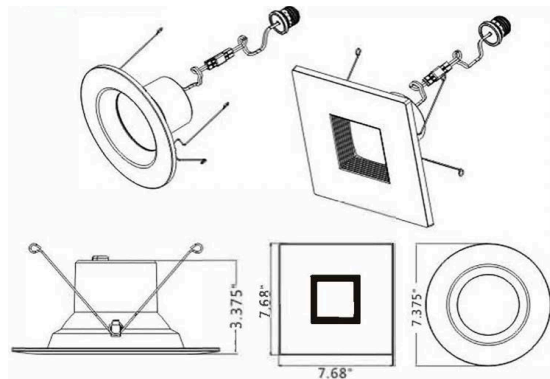

### NOTES

- Compatible with most 5" and 6" housings.
- Durable thermoplastic construction, no tools required for installation.
- Quick connect wiring; includes E26 Socket Adapter.
- Suitable for use in ICAT recessed housings.
- Trimplate accessories available for changing finishes or outline

### DIMENSIONS