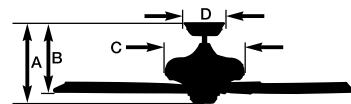

LLCF717BB-MB-LED

LLCF717BS-MB-LED

LLCF717ORB-MB-LED

LLCF717PN-MB-LED

LLCF717SW-MB-LED

Product Dimensions & Weight

Total Fan Height: **17.0"/13.0"**

- A.** Bottom of Blade to Ceiling: **9.5"/13.5"**
- B.** Width of Housing: **12"**
- C.** Width of Canopy: **5.3"**
- D.** Motor Size (mm): **153 x 17**