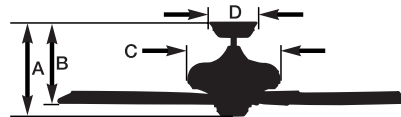

- A. Total Fan Height: 13.5"
 - B. Bottom of Blade to Ceiling: 8.8 / 12.3"
 - C. Width of Housing: 11"
 - D. Width of Canopy: 5.13"
- Motor Size (mm): 150 DC
Product Weight: 15.7 LBS

ORDERING INFORMATION