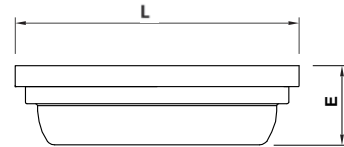

Job Name: _____

Type: _____

Part #: _____

Notes: _____

LLCM5-WHT

Square Puff Ceiling Fixture with Rim and Satin Nickel Housing

Lens: Polycarbonate

Dimensions: 13.0"L x 13.0"W x 3.6" E

Light Source: UNV/35w/3420lm Del@30k/80CRI.
Non-Dimming

Notes:

- 010V Dimming Optional
- EM: Battery Backup Available Provides 90 Minutes of Partial Illumination

Certification/Warranty:

- ETL/cETL Listed for Damp Locations (Indoor Use Only)
- 5 Years Limited Warranty on Driver and LED
- 1 Year Warranty on Frame and Lens from Defects
- Energy Star Rated

Model	Color Temp.	Options
LLCM5-WHT	30K 40K	010V- 010V Dimming EM- Battery Backup

May be available with other voltage, wattage, and finish options by special order. Please contact your Lumencia Representative for more information