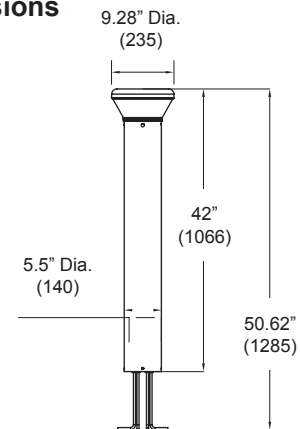

Job Name: _____

Type: _____

Part #: _____

Notes: _____

LLCRBL26-U4BZ

26W LED Bollard in Dark Bronze with a Cone Reflector

Light Source

- Voltage: Universal (100~277V, 50/60Hz)
- Wattage: 26W
- Lumens: 3100lm
- CCT: 40K
- CRI: >70
- Dimming: 1-10V
- Operating Temperature: -40°C to 40°C (-40°F to 113°F)

Dimensions

PART #	OPTIONS
LLCRBL26-U4BZ	BU8W-8W EM Battery Backup PC-Photocell ARRA- Assembled in the USA for Buy American Act