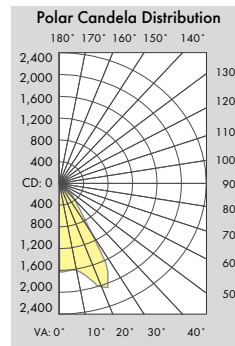

PHOTOMETRIC REPORT

* Contact Factory for IES File

Illuminance at a Distance		
	Center Beam FC	Beam Width
2.0ft	147.3 fc	2.7 ft
4.0ft	36.8 fc	5.3 ft
6.0ft	16.4 fc	8.0 ft
8.0ft	9.2 fc	10.6 ft
10.0ft	5.9 fc	13.3 ft
12.0ft	4.1 fc	16.0 ft

Beam Spread: 66°

LLCYL-5-G2-14W

Illuminance at a Distance		
	Center Beam FC	Beam Width
2.0ft	228.7 fc	2.7 ft
4.0ft	57.2 fc	5.3 ft
6.0ft	25.4 fc	8.0 ft
8.0ft	14.3 fc	10.6 ft
10.0ft	9.2 fc	13.3 ft
12.0ft	6.4 fc	16.0 ft