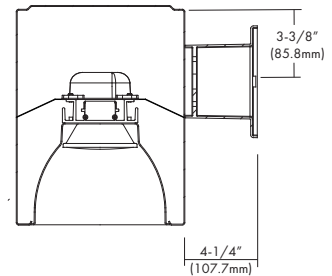

Wall Mount

Ceiling and Wall Mount Ordering Information:

PART#	WATTS	COLOR TEMP	CRI	DRIVER	FINISH	TRIM	OPTIONS
LLCYL-5-G2-C <i>(Ceiling Mount)</i>	10W 14W 22W	27K 30K 35K 40K	8 9	UTD: 120~277VAC, Triac/ELV Dimming (14W & 22W Only) *TRIAC/ELV Dimming at 120V Only UZTD: 120~277VAC, 0~10V Dimming (10W, 14W & 22W)	SMWH BLK ORB SLV	Order on Page 2.	EM: Emergency Driver BIEM: Bodine Integral EM
LLCYL-5-G2-W <i>(Wall Mount)</i>							

Pendant Mount Ordering Information:

PART#	PENDANT STYLE	STEM For Swivel	CABLE & CORD LENGTH	WATTS	COLOR TEMP	CRI	DRIVER	FINISH	TRIM	OPTIONS
LLCYL-5-G2-P	R: Rigid Stem <i>(Select Stem Length)</i> S: Swivel Mount <i>(Select Stem Length)</i> C: Cord & Cable <i>(Select Cable and Cord Length)</i>	12" 18" 24" 36" 48"	C32: 32" C58: 58" C108: 108" C128: 128"	10W 14W 22W	27K 30K 35K 40K	8 9	UTD: 120~277VAC, Triac/ELV Dimming (14W & 22W Only) *TRIAC/ELV Dimming at 120V Only UZTD: 120~277VAC, 0~10V Dimming (10W, 14W & 22W)	SMWH BLK ORB SLV	Order on Page 2.	EM: Emergency Driver BIEM: Bodine Integral EM