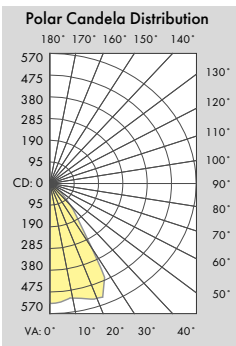

PHOTOMETRIC REPORT

* Contact Factory for IES File

Illuminance at a Distance		
	Center Beam FC	Beam Width
2.0ft	147.3 fc	2.7 ft
4.0ft	36.8 fc	5.3 ft
6.0ft	16.4 fc	8.0 ft
8.0ft	9.2 fc	10.6 ft
10.0ft	5.9 fc	13.3 ft
12.0ft	4.1 fc	16.0 ft

Beam Spread: 66°

LLCYL-5-G2-14W