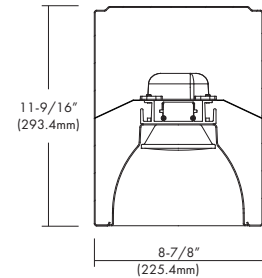

LLCYL-5-G2

5" LED Cylinder - Available in Ceiling, Wall, and Pendant Mount

Construction: Powder Coated Aluminum
Reflector: Choice of 5 Reflectors

Finishes: Semi-Matte White (SMWH), Black (BLK), Bronze (BRZ) and Silver (SLV)

Light Source:

- **10W:** 120~277V/10W/1,000lm Beam Angle 67.7°
- **14W:** 120~277V/14W/1,400lm Beam Angle 75°
- **22W:** 120~277V/22W/2,200lm Beam Angle 75.5°

- Available in 80 or 90 CRI
- Select from 27K, 30K, 35K or 40K
- Triac/ELV – 5-100%; 120v
- 0-10V – 5-100%; 120v or 277v
- EM: Battery Backup: 9W/800lms (approx.), 90 minutes after full charge.

Notes/Certifications/Warranty:

- Operating Temperature -22° F to 104° F (-30°C to 40°C).
- Buy American Act Compliant
- cCSA-us Listed-See Trims for Location Ratings (Damp or Wet)
- 5 Year Limited Warranty on LED and Housing

Ceiling Mount