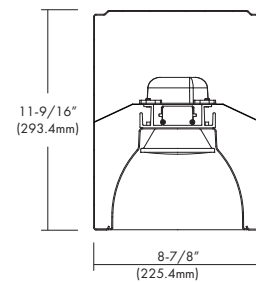

LLCYL-6-G2

6" LED Cylinder - Available in Ceiling, Wall, and Pendant Mount

Construction: Powder Coated Aluminum
Reflector: Choice of 5 Reflectors

Finishes: Semi- Matte White (SMWH), Black (BLK), Bronze (BRZ) and Silver (SLV)

Light Source:

10W: 120~277V/10W/1,000lm Beam Angle 67.7°

14W: 120~277V/14W/1,400lm Beam Angle 75°

22W: 120~277V/22W/2,200lm Beam Angle 75.5°

30W: 120~277V/30W/3,000lm Beam Angle 77°

- Available in 80 or 90 CRI
- Select from 27K, 30K, 35K or 40K
- Triac/ELV – 5-100%; 120v
- 0-10V – 5-100%; 120v or 277v
- EM: Battery Backup: 9W/800lms (approx.), 90 minutes after full charge.

Notes/Certifications/Warranty:

- Operating Temperature -22° F to 104° F (-30°C to 40°C).
- Buy American Act Compliant
- cCSA-us Listed-See Trims for Location Ratings (Damp or Wet)
- 5 Year Limited Warranty on LED and Housing

Ceiling Mount