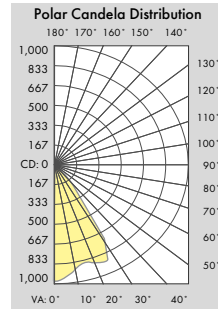

PHOTOMETRIC REPORT

* Contact Factory for IES File

ILLUMINANCE at a Distance

Center Beam FC	Beam Width
2.0ft	163.9fc
4.0ft	41.0fc
6.0ft	18.2fc
8.0ft	10.2fc
10.0ft	6.6fc
12.0ft	4.6fc

Beam Spread: 63°

LLCYL-8-G2-14W

ILLUMINANCE at a Distance

Center Beam FC	Beam Width
2.0ft	248.0fc
4.0ft	62.0fc
6.0ft	27.6fc
8.0ft	15.5fc
10.0ft	9.9fc
12.0ft	6.9fc

Beam Spread: 63°

LLCYL-8-G2-23W

ILLUMINANCE at a Distance

Center Beam FC	Beam Width
2.0ft	348.8fc
4.0ft	87.2fc
6.0ft	38.8fc
8.0ft	21.8fc
10.0ft	14.0fc
12.0ft	9.7fc