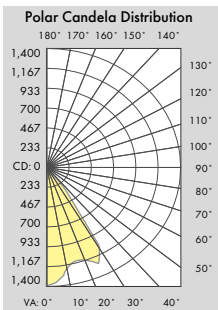

PHOTOMETRIC REPORT

* Contact Factory for IES File

ILLUMINANCE at a Distance

Center Beam FC	Beam Width
2.0ft	163.9fc
4.0ft	41.0fc
6.0ft	18.2fc
8.0ft	10.2fc
10.0ft	6.6fc
12.0ft	4.6fc

Beam Spread: 63°

LLCYL-8-G2-14W

ILLUMINANCE at a Distance

Center Beam FC	Beam Width
2.0ft	248.0fc
4.0ft	62.0fc
6.0ft	27.6fc
8.0ft	15.5fc
10.0ft	9.9fc
12.0ft	6.9fc

Beam Spread: 63°

LLCYL-8-G2-23W

ILLUMINANCE at a Distance

Center Beam FC	Beam Width
2.0ft	348.8fc
4.0ft	87.2fc
6.0ft	38.8fc
8.0ft	21.8fc
10.0ft	14.0fc
12.0ft	9.7fc