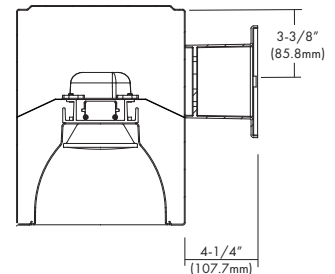

Wall Mount

Ceiling and Wall Mount Ordering Information:

PART#	WATTS	COLOR TEMP	CRI	DRIVER	FINISH	TRIM	OPTIONS
LLCYL-6-G2-C (Ceiling Mount)	10W 14W 22W 30W	27K 30K 35K 40K	8 9	UTD: 120~277VAC, Triac/ELV Dimming (14W, 22W & 30W Only) *TRIAC/ELV Dimming at 120V Only	SMWH BLK ORB SLV	Order on Page 2.	EM: Emergency Driver BIEM: Bodine Integral EM
LLCYL-6-G2-W (Wall Mount)				UZTD: 120~277VAC, 0~10V Dimming (10W, 14W, 22W, & 30W)			

Pendant Mount Ordering Information:

PART#	PENDANT STYLE	STEM For Swivel	CABLE & CORD LENGTH	WATTS	COLOR TEMP	CRI	DRIVER	FINISH	TRIM	OPTIONS
LLCYL-6-G2-P	R: Rigid Stem (Select Stem Length) S: Swivel Mount (Select Stem Length) C: Cord & Cable (Select Cable and Cord Length)	12" 18" 24" 36" 48"	C32: 32" C58: 58" C108: 108" C128: 128"	10W 14W 22W 30W	27K 30K 35K 40K	8 9	UTD: 120~277VAC, Triac/ELV Dimming (14W, 22W & 30W Only) *TRIAC/ELV Dimming at 120V Only	SMWH BLK ORB SLV	Order on Page 2.	EM: Emergency Driver BIEM: Bodine Integral EM
							UZTD: 120~277VAC, 0~10V Dimming (10W, 14W, 22W, & 30W)