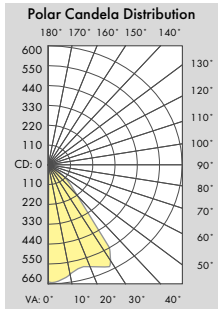

PHOTOMETRIC REPORT

* Contact Factory for IES File

ILLUMINANCE at a Distance

Center Beam FC	Beam Width
2.0ft	163.9fc
4.0ft	41.0fc
6.0ft	18.2fc
8.0ft	10.2fc
10.0ft	6.6fc
12.0ft	4.6fc

Beam Spread: 63°

LLCYL-8-G2-14W