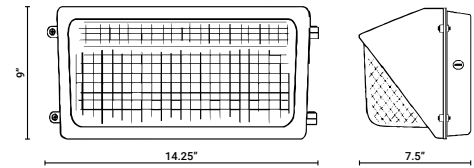

## LLDC150

14" Cut off LED Wallpack with a Die Cast Aluminum Body and Prismatic Borosilicate Glass Lens

**Finishes:** Bronze (BRZ), White (WH), Black (BLK), Silver (SL) and Custom Colors (CC)

**Dimensions:** 14.25"L x 9.00"H x 7.5"E

### Notes/ Certifications/Warranty

- Universal Voltage- 120-277V Standard
- Power Factor >0.90 - THD <20
- Type IV Distribution
- Can be Surface Mounted over an Existing 4" Outlet Box or Surface Wired through a 1/2" Conduit Entry
- Additional Conduit entries Available for Photocells & other Components
- Buy American Act Compliant
- DLC
- cETLus Listed for Wet Locations
- IP-65 Rated
- Standard Operating Temperature -20°C to 40°C. 0°C -40°C with EM Pack Option
- 5 Year Warranty