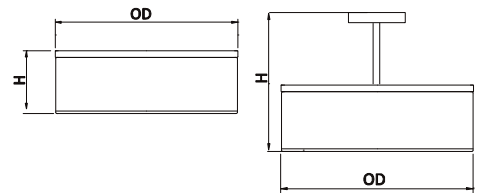

LLDC312D
LLDC314D
LLDC318D

Linen Drum with Satin Nickel Accents.

Shade: White Semi-Clear Linen. Acrylic Diffuser.

Dimensions:

LLDC312D: 11.7"OD x 5.0"H

LLDC314D: 14.5" OD x 5.0"H

LLDC318D: 17.7"OD x 5.0"H

Light Source:

- **LLDC312D:** 120~277V/18w/1200lm Del@30k/80CRI. Non-Dimming
- **LLDC314D:** 120~277V/24w/1850lm Del@30k/80CRI. Non-Dimming
- **LLDC318D:** 120~277V/35w/3000lm Del@30k/80CRI. Non-Dimming
- All Stocked in 30K and 40K, MCT Limited Availability
- Other Color Temps Available by Special Order
- Standard 0-10V Dimming and TRIAC Dimming Optional

Notes/Certification/Warranty:

- UNV= Universal Voltage 120-277V
- PD-A: Pendant Kit, adds 7.0" to Overall Height
- ETL/cETL Listed for Damp Locations (Indoor Use Only)
- Energy Star Rated
- 5 Year Limited Warranty on Driver and LED
- 1 Year Warranty on Frame and Lens from Defects.

Part#	Color Temp.	Finish	Options
LLDC312D LLDC314D LLDC318D	30K 40K MCT*	SN CC*	PD-A: Pendant Kit 010V: 010V Dimming TRIAC: 120V TRIAC Dimming

* Special Orders may require MOQ and longer lead times.
May be available in other wattages, voltages, color temperatures, finishes, and lamping sources with MOQ and longer lead times. Contact your rep or the factory for more information.