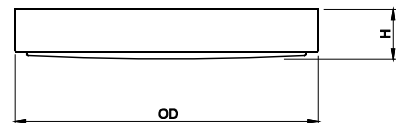

LLDC333D-LED
LLDC335D-LED
LLDC336D-LED

Flush Mount Ceiling Fixture with Wide Metal Band

Finish: Satin Nickel (SN) Standard.
Available by Special Order: Oil Rubbed Bronze* (ORB).
Lens: Opal Acrylic

Dimensions:

LLDC333D: 18.0"OD x 2.5"H
LLDC335D: 16.0"OD x 2.5"H
LLDC336D: 14.0"OD x 2.5"H

Light Source:

LLDC333D: UNV/35W/2300lm/Del@30K/80CRI/Non-Dimming Standard.
120VTRIAC and 010V Dimming Optional
LLDC335D: UNV/23W/1500lm Del@30k/80CRI/010V Dimming Standard
LLDC336D: UNV/17W/1100lm Del@30k/80CRI/Non-Dimming Standard
120VTRIAC Dimming Optional

Notes/Options:

- 010V Dimming Available
- 120VTRIAC Available
- Pendant Kits Available adds 7.0" to Height):
  - PD-A: Single Stem
  - PD-B: Triple Stem

Warranty/Certifications

- ETL/cETL Listed for Damp Locations
- 5 Years Limited Warranty on Driver and LED
- 1 Year Warranty on Frame and Lens from Defects
- Energy Star Rated.

ORDERING INFORMATION

Model	Color Temp	Finish	Options
LLDC333D-LED	30K_(Std)	SN_(Std)	PD-A: Single Stem
LLDC335D-LED	40K*	ORB*	PD-B: Triple Stem
LLDC336D-LED	MCT*	CC*	010V- 010V Dimming
			120VTRIAC- TRIAC Dimming

*Special Order- MOQ and Longer Lead Times may Apply.
May be available with other voltage, wattage, and finish options by special order. Please contact your Lumencia Representative for more information.