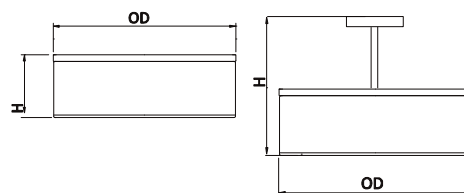

LLDC612D
LLDC614D
LLDC618D

Linen Drum with Satin Nickel Accents

Shade: White Semi-Clear Linen. Acrylic Diffuser.

Dimensions:

LLDC612D: 12.00"OD x 5.00"H

LLDC614D: 15.40"OD x 5.20"H

LLDC618D: 18.50"OD x 5.70"H

Light Source:

- **LLDC612D:** 120~277V/18w/1200lm/80CRI. Non-Dimming
- **LLDC614D:** 120~277V/24w/1850lm/80CRI. Non-Dimming
- **LLDC618D:** 120~277V/35w/3000lm/30k/80CRI. Non-Dimming
- All Stocked in 30K, 40K Limited Availability
- MCT and Other Color Temps Available by Special Order
- Standard 0-10V Dimming and TRIAC Dimming Optional

Notes/Certification/Warranty:

- UNV= Universal Voltage 120-277V
- PD-A: Pendant Kit, adds 7.0" to Overall Height
- ETL/cETL Listed for Damp Locations (Indoor Use Only)
- Energy Star Rated
- 5 Year Limited Warranty on Driver and LED
- 1 Year Warranty on Frame and Lens from Defects.

Part#	Color Temp.	Finish	Options
LLDC612D LLDC614D LLDC618D	30K 40K MCT*	SN CC*	PD-A: Pendant Kit 010V: 010V Dimming TRIAC: 120V TRIAC Dimming

* Special Orders may require MOQ and longer lead times.
May be available in other wattages, voltages, color temperatures, finishes, and lamping sources with MOQ and longer lead times. Contact your rep or the factory for more information.