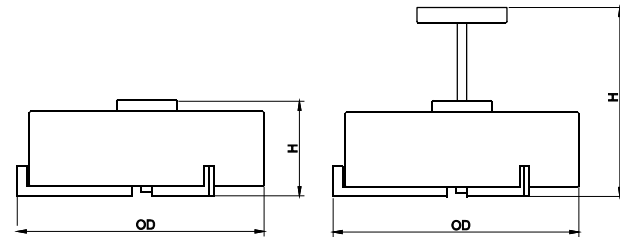

LLDC614D-A

Linen Drum with Decorative Satin Nickel Arms.

Materials: White Linen. White Acrylic Diffuser

Dimensions: 17.0"OD x 5.4"H

Light Source: 120V~277V/24w/1830lm Del@30k/80CRI.

Non-Dimming

- Stocked in 30K.
- Other Color Temps and MCT Available by Special Order
- Standard 0-10V Dimming and TRIAC Dimming Optional

Notes/Certification/Warranty:

- UNV: Universal Voltage 120-277V
- PD-A: Pendant Kit, adds 7.0" to Overall Height
- UL/cUL ETL/cETL Listed for Damp Locations (Indoor Use Only)
- 5 Years Limited Warranty on Driver and LED
- 1 Year Warranty on Frame and Lens from Defects.

Model	Color Temp.	Finish	Options
LLDC614D-A	30K 40K* MCT* MCT Pre-Set @30K, Adjustable to 35K and 40K	SN CC*	PD-A: Pendant Kit 010V: 010V Dimming TRIAC: 120V TRIAC Dimming

* Special Order- MOQ and Longer Lead Times may Apply
May be available with other voltage, wattage, and finish options by special order. Please contact your Lumencia Representative for more information