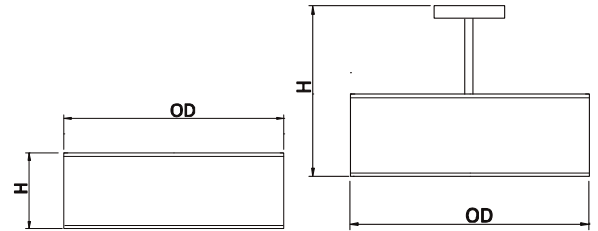

LLDC814D-A LLDC818D-A

Linen Drum with Dual Shades, Satin Nickel Accents.

Material:

Housing: Cold-Rolled Steel

Shade: White Linen Interior Shade with Silver Mesh Exterior Shade. White Acrylic Diffuser.

Finish: Satin Nickel (SN) Standard, Custom Color (CC) by Special Order.

Dimensions:

LLDC814D-A: 17.50" OD x 5.50"H

LLDC818D-A: 20.80"OD x 6.10"H

Light Source:

LLDC814D-A: 120~277V/24W/1700lm Del@30K/80CRI/
Non-Dimming Standard

LLDC818D-A: 120~277V/35W/2480lm Del@30K/80CRI/
Non-Dimming Standard

- All Stocked in 30K
- Other Color Temps and MCT Available by Special Order
- 0-10V Dimming and TRIAC Dimming Optional

Notes/Certification/Warranty:

- UNV= Universal Voltage 120-277V
- PD-A: Pendant Kit, adds 7.0" to Overall Height
- ETL/cETL Listed for Damp Locations (Indoor Use Only)
- 5 Year Limited Warranty on Driver and LED
- 1 Year Warranty on Frame and Lens from Defects

Part #	Color Temp.	Finish	Options
LLDC814D-A LLDC818D-A	30K_(STD) 40K* MCT*	SN ÔÔE	PD-A: Pendant Kit 010V: 010V Dimming TRIAC: 120V TRIAC Dimming

* Special Order- MOQ and Longer Lead Times may Apply.
May be available with other voltage, wattage, and finish options by special order.
Please contact your Lumencia Representative for more information