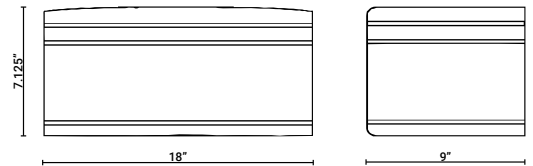

## LLDCSHM

18" Half-Moon LED Wallpack with a Die Cast Aluminum Body and Impact Resistant Glass Lens

**Finishes:** Bronze (BRZ), White (WH), Black (BLK), Silver (SL) and Custom Colors (CC)

**Dimensions:** 118.00"L x 7.125"H x 9.00"E

### Notes/ Certifications/Warranty

- Universal Voltage- 120-277V Standard
- Power Factor >0.90 - THD <20
- Type IV Distribution
- 4" x 4" Gasketed Wall Plate allows the Installer to Quickly Mount and Wire the Fixture without Opening the Housing
- Buy American Act Compliant
- Dark Sky
- DLC
- cETLus Listed for Wet Locations
- IP-65 Rated
- Standard Operating Temperature -20°C to 40°C. 0°C -40°C with EM Pack Option
- 5 Year Warranty