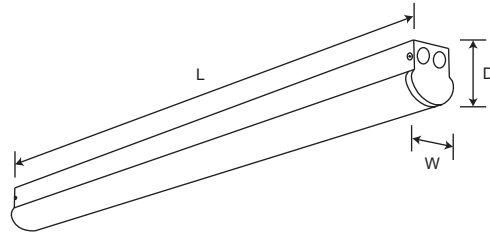

Job Name: _____

Type: _____

Part #: _____

Notes: _____

LLECO-S Economy Strip with Field Adjustable Wattage and Color Temps

Features:

- Voltage: 120~277V AC Input Range
- Wattage: Selectable - See Specs in Ordering Section
- Color Temperature: Selectable 35/40/50K
- Wattage and Color Temp Switches are field accessible from the side. Color Rendering Index: > 80
- High power factor electronic driver
- Power Factor: typical > 0.90, THD <20.
- Dimming Control: 0-10V 10%~100%.
- 130lm/W efficiency
- Over Surge Protection
- Recommended Dimmers:
 - Lutron Maestro MS-Z101, Nova NTSTV, Diva DVSTV
 - Philips Sunrise SR1200ZTUNV

Construction & Mounting:

- Suitable for Wall or Surface Mounting. May be suspended with chains or Aircraft Cables. (See Options)
- Die-formed steel with knock-outs. Painted After Fabrication with high gloss baked white matte powdercoat.
- Frosted 1 piece lens for both 4' & 8' fixtures.
- Dimensions: Length x Width x Depth
 - S (4ft) 48" x 3-3/8" x 3-1/2"
 - L (8ft) 96" x 3-3/8" x 3-1/2"