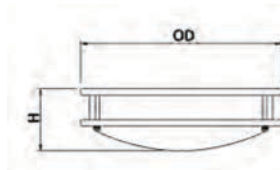

LLECO1XD Series

ECO LED Ceiling Spilling With Optional Pendant Kit

Housing: Die Formed Cold Rolled Steel With Acrylic Shade.

Finish: Satin Nickel (SN) Standard.
Available By Special Order: Oil Rubbed Bronze* (ORB).

Dimensions:

- **LLECO12D:** 11.8"OD x 3.2" H
- **LLECO14D:** 14.5"OD x 3.5" "H
- **LLECO18D:** 17.8"OD x 4.0" "H

Light Source:

- **LLECO12D:** 120V/18W/960lm Delivered@30k/80CRI. Non-Dimming Standard
- **LLECO14D:** 120V/25W/1550lm Delivered@30k/80CRI. Non-Dimming Standard
- **LLECO18D:** 120V/32W/1700lm Delivered@30k/80CRI. Non-Dimming Standard

Notes/Certification/Warranty:

- Pendant Kits Available adds 7.0" to Height):
  - PDA: Single Stem
  - PDB: Triple Stem
- MCT Available: Selectable Color Temp 30K, 35K and 40K
- ETL/cETL Listed for Damp Locations
- 5 Years Limited Warranty on Driver and LED
- 1 Year Warranty on Frame and Lens from Defects.
- Energy Star Rated.

PDA- Single Stem