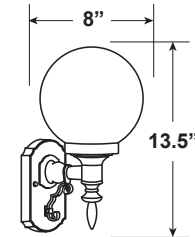

LLFA192-MB

EXTENDS: 9"
HCMT: 11 1/8"

LLFA193-MB

EXTENDS: 9"
HCMT: 11 1/8"

PART #	FINISH	DIFFUSER	OPTION
LLFA192-MB LLFA193-MB	B- Black W- White	Acrylic C-Clear Prism WA-White Acrylic	P-Photocell NL- No Lamp LWE ¹ -120v/9.5w/800lm@30K/80CRI LCE ¹ -120v/9.5w/800lm@40K/80CRI ¹ LWE and LCE Medium Base Lamps are available for purchase with the 1175 Light Source. UL Listed. Energy Star. Triac Dimming. Rated for 15,000 Hours. 3 Year Limited Warranty.