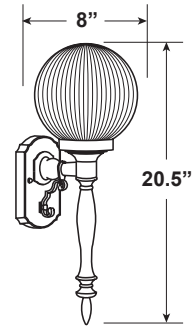

LLFA192-MB LLFA193-MB

Globe Wall Mount with Filigree Accent. Available in 2 sizes, 2 finishes, and 2 diffusers.

Light Source: Requires 1 x 120V/75W Max Incandescent Medium Base Lamp. *(Not Included)*

Finishes:

- Black (BLK)
- White (WH)

Construction:

- Composite Resin Construction makes for no rust or corrosion.

Notes/Certifications/Warranty

- Optional Photocell
- UL Listed for Wet Locations
- RoHS Compliant
- MB requires 50 Piece MOQ
- Assembled in the USA
- 1 Year Warranty

LLFA192-MB

EXTENDS: 9"
HCMT: 11 1/8"