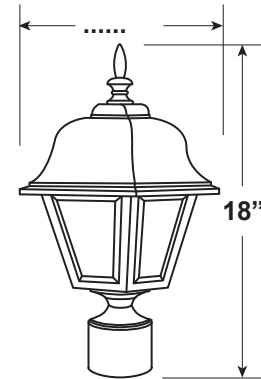

LLFA282

Heritage Post Top, available in 2 finishes, 3 diffusers, and 2 light sources.

Construction:

- Composite Resin Construction makes for no rust or corrosion.
- Fits most 3" Poles

Finishes: Black (BLK) and White (WH)

Light Source:

- **LLFA282-LE8-30K:** 120V/13w/80CRI/1140LM@30K/TRIAC
- **LLFA282-LE8-40K:** 120V/13129w/80CRI/1280LM@40K/TRIAC
- **LLFA282-MB:** Requires 1 x 120V/75W Max Medium Base Lamp. (Not Included)

Notes/Certifications/Warranty

- Matching Wall Mounts LLFA182 and LLFA183
- Assembled in the USA
- LED Operating Temperature -40°C to +40°C
- RoHS Compliant
- cULus Listed For Wet Locations
- 3 Year Warranty on LE8 Version
- 1 Year Warranty Medium Base (MB) Version.

LLFA282