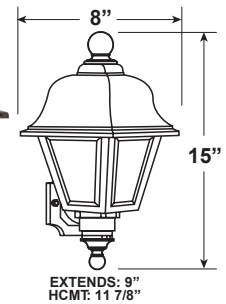

LLFB155

LLFB156

Exterior Wall Lantern in 2 profiles. Available in 2 colors and 2 light sources with 3 diffuser options.

Construction: Composite Resin Construction makes for no rust or corrosion.

Finishes: Black (BLK) and White (WH)

Light Source:

- **LLFB155-LE8-30K:** and **LLFB156-LE8-30K:**
  120V/13W/80CRI/1140LM@30K/TRIAC
- **LLFB155-LE8-40K:** and **LLFB156-LE8-40K:**
  120V/13W/80CRI/1280LM@40K/TRIAC
- **LLFB155-MB:** and **LLFB156-MB:** Requires 1 x 120V/60W Max Medium Base Lamp. *(Not Included)*

Notes/Certification/Warranty:

- Optional Photocell
- Matching Post Top LLFB255
- Assembled in the USA
- LED Operating Temperature -40°C to +40°C
- Energy Star Listed when fitted with the LE Light Source
- RoHS Compliant
- UL Listed For Wet Locations
- 5 Year Warranty on LES and LE12 Versions
- 1 Year Warranty on Medium Base Version

LLFB156

PART #	COLOR TEMP.	FINISH	DIFFUSER	OPTIONS
LLFB155-LE8 LLFB156-LE8	30K 40K	BLK WH	<i>Acrylic</i> C-Clear Prism W-White F-Glare Free Frost	P-Photocell

*LE8 Version is Energy Star Rated

Recommended Dimmers for LE8: LUTRON S-600H-WH, LUTRON LG-603PH-AL, LEVITON 6631-LW, LUTRON DIVA DVCL-153P, LUTRON DV6200P-WH, LUTRON SKYLARK S-600P

PART #	FINISH	DIFFUSER	OPTIONS
LLFB155-MB^ LLFB156-MB^	BLK WH	<i>Acrylic</i> C-Clear Prism W-White F-Glare Free Frost	P-Photocell NL-No Lamp LWE¹-120v/9.5w/800lm@30K/80CRI LCE¹-120v/9.5w/800lm@40K/80CRI ¹LWE and LCE Medium Base Lamps are available for purchase with the I160 Light Source. UL Listed. Energy Star. TRIAC Dimming. Rated for 15,000 Hours. 3 Year Limited Warranty.

^ Requires MOQ of 50 Pieces

Recommended Dimmers for LWE/LCE: LEVITON IPL06-10Z, LEVITON 6674, LEVITON DECORA 6672, LUTRON DVCL-153P, LUTRON DIVA VCL-153P