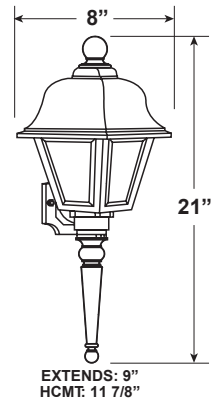

LLFB155

LLFB156

Exterior Wall Lantern in 2 profiles. Available in 2 colors and 2 light sources with 3 diffuser options.

Construction: Composite Resin Construction makes for no rust or corrosion.

Finishes: Black (BLK) and White (WH)

Light Source:

- **LLFB155-LE8-30K:** and **LLFB156-LE8-30K:**
  120V/13W/80CRI/1140LM@30K/TRIAC
- **LLFB155-LE8-40K:** and **LLFB156-LE8-40K:**
  120V/13W/80CRI/1280LM@40K/TRIAC
- **LLFB155-MB:** and **LLFB156-MB:** Requires 1 x 120V/60W Max Medium Base Lamp. *(Not Included)*

Notes/Certification/Warranty:

- Optional Photocell
- Matching Post Top LLFB255
- Assembled in the USA
- LED Operating Temperature -40°C to +40°C
- Energy Star Listed when fitted with the LE Light Source
- RoHS Compliant
- UL Listed For Wet Locations
- 5 Year Warranty on LES and LE12 Versions
- 1 Year Warranty on Medium Base Version

LLFB155