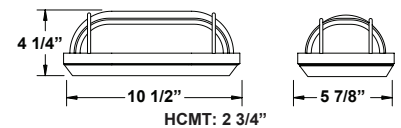

LLFE101-MB
LLFE102-MB
LLFE103-MB
LLFE104-MB

Blue Oval Bulkhead in 2 Finishes.

Construction:

- Composite Resin Construction makes for no rust or corrosion.
- Wall or Ceiling Mount.

Finishes: Black (BLK) and White (WH)

Light Source: Requires 1 X 120V/60W Max Incandescent Medium Base Bulb. *(Not Included)*

Notes/Certifications/Warranty:

- Assembled in the USA
- UL Listed for Wet Locations
- RoHS Compliant
- 3 Year Warranty

PART #	FINISH	DIFFUSER	OPTIONS
LLFE101-MB^ LLFE102-MB^ LLFE103-MB^ LLFE104-MB^	WH BLK	F-Frosted Polycarbonate	LWE¹-120v/9.5w/800lm@3K/90CRI LCE¹-120v/9.5w/800lm@4K/80CRI ¹LWE and LCE Medium Base Lamps are available for purchase with the I160 Light Source. UL Listed. Energy Star. Triac Dimming. Rated for 15,000 Hours. 3 Year Limited Warranty.

^ Requires MOQ of 50 Pieces

Recommended Dimmers for LWE/LCE: LEVITON IPL06-10Z, LEVITON 6674, LEVITON DECORA 6672, LUTRON DVCL-153P, LUTRON DIVA VCL-153P