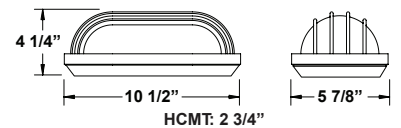

LLFE101-MB
LLFE102-MB
LLFE103-MB
LLFE104-MB

Blue Oval Bulkhead in 2 Finishes.

Construction:

- Composite Resin Construction makes for no rust or corrosion.
- Wall or Ceiling Mount.

Finishes: Black (BLK) and White (WH)

Light Source: Requires 1 X 120V/60W Max Incandescent Medium Base Bulb. *(Not Included)*

Notes/Certifications/Warranty:

- Assembled in the USA
- UL Listed for Wet Locations
- RoHS Compliant
- 3 Year Warranty

LLFE104

PART #	FINISH	DIFFUSER	OPTIONS
LLFE101-MB^ LLFE102-MB^ LLFE103-MB^ LLFE104-MB^	WH BLK	F-Frosted Polycarbonate	LWE¹-120v/9.5w/800lm@3K/90CRI LCE¹-120v/9.5w/800lm@4K/80CRI ¹LWE and LCE Medium Base Lamps are available for purchase with the I160 Light Source. UL Listed. Energy Star. Triac Dimming. Rated for 15,000 Hours. 3 Year Limited Warranty.

^ Requires MOQ of 50 Pieces

Recommended Dimmers for LWE/LCE: LEVITON IPL06-10Z, LEVITON 6674, LEVITON DECORA 6672, LUTRON DVCL-153P, LUTRON DIVA VCL-153P