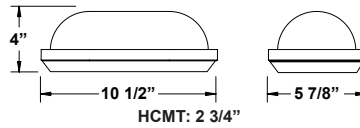

LLFE101-MB
LLFE102-MB
LLFE103-MB
LLFE104-MB

Blue Oval Bulkhead in 2 Finishes.

Construction:

- Composite Resin Construction makes for no rust or corrosion.
- Wall or Ceiling Mount.

Finishes: Black (BLK) and White (WH)

Light Source: Requires 1 X 120V/60W Max Incandescent Medium Base Bulb. *(Not Included)*

Notes/Certifications/Warranty:

- Assembled in the USA
- UL Listed for Wet Locations
- RoHS Compliant
- 3 Year Warranty

LLFE103

PART #	FINISH	DIFFUSER	OPTIONS
LLFE101-MB^ LLFE102-MB^ LLFE103-MB^ LLFE104-MB^	WH BLK	F-Frosted Polycarbonate	LWE¹-120v/9.5w/800lm@3K/90CRI LCE¹-120v/9.5w/800lm@4K/80CRI ¹LWE and LCE Medium Base Lamps are available for purchase with the I160 Light Source. UL Listed. Energy Star. Triac Dimming. Rated for 15,000 Hours. 3 Year Limited Warranty.

^ Requires MOQ of 50 Pieces

Recommended Dimmers for LWE/LCE: LEVITON IPL06-10Z, LEVITON 6674, LEVITON DECORA 6672, LUTRON DVCL-153P, LUTRON DIVA VCL-153P