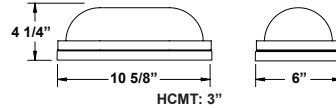

LLFE111
LLFE112
LLFE113
LLFE114

Oval Shaped Bulkhead in 2 Finishes and 2 LED Light Sources

Construction:

- Composite Resin Frame with Powder Coated Aluminum Base.
- Wall or Ceiling Mount.

Finishes: Black (BLK) and White (WH)

Light Sources:

- **LE8** : 120V/13W/80CRI/1140LM@30K, 1280LM@40K/TRIAC
- **L9U**: UNV/11.3W/74CRI(TYP)/912LM@40K/Non-Dimming

Notes/Certifications/Warranty:

- Optional 120v Photocell.
- Assembled in the USA
- UL Listed for Wet Locations, wall mount only
- 5 Year Warranty on LE8 Version
- 3 Year Warranty on L9U Version

LLFE113

PART #	COLOR TEMP	FINISH	DIFFUSER	OPTIONS
LLFE111-LE8 LLFE112-LE8 LLFE113-LE8 LLFE114-LE8	30K 40K	BLK- Black WH-White	F-Frosted Polycarbonate	P- Photocell

Recommended Dimmers for LE Series: LUTRON S-600H-WH, LUTRON LG-603PH-AL, LEVITON 6631-LW, LUTRON DIVA DVCL-153P, LUTRON DV6200P-WH, LUTRON SKYLARK S-600P

PART #	FINISH	DIFFUSER	OPTIONS
LLFE111-L9U-40K LLFE112-L9U-40K LLFE113-L9U-40K LLFE114-L9U-40K	BLK- Black WH-White	F-Frosted Polycarbonate	NA