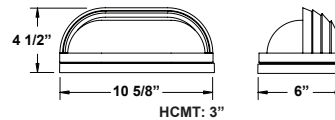

LLFE111
LLFE112
LLFE113
LLFE114

Oval Shaped Bulkhead in 2 Finishes and 2 LED Light Sources

Construction:

- Composite Resin Frame with Powder Coated Aluminum Base.
- Wall or Ceiling Mount.

Finishes: Black (BLK) and White (WH)

Light Sources:

- **LE8** : 120V/13W/80CRI/1140LM@30K, 1280LM@40K/TRIAC
- **L9U**: UNV/11.3W/74CRI(TYP)/912LM@40K/Non-Dimming

Notes/Certifications/Warranty:

- Optional 120v Photocell.
- Assembled in the USA
- UL Listed for Wet Locations, wall mount only
- 5 Year Warranty on LE8 Version
- 3 Year Warranty on L9U Version

PART #	COLOR TEMP	FINISH	DIFFUSER	OPTIONS
LLFE111-LE8 LLFE112-LE8 LLFE113-LE8 LLFE114-LE8	30K 40K	BLK- Black WH-White	F-Frosted Polycarbonate	P- Photocell

Recommended Dimmers for LE Series: LUTRON S-600H-WH, LUTRON LG-603PH-AL, LEVITON 6631-LW, LUTRON DIVA DVCL-153P, LUTRON DV6200P-WH, LUTRON SKYLARK S-600P

PART #	FINISH	DIFFUSER	OPTIONS
LLFE111-L9U-40K LLFE112-L9U-40K LLFE113-L9U-40K LLFE114-L9U-40K	BLK- Black WH-White	F-Frosted Polycarbonate	NA