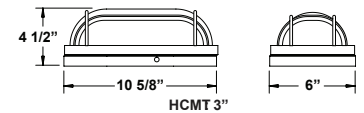

LLFE111
LLFE112
LLFE113
LLFE114

Oval Shaped Bulkhead in 2 Finishes and 2 LED Light Sources

Construction:

- Composite Resin Frame with Powder Coated Aluminum Base.
- Wall or Ceiling Mount.

Finishes: Black (BLK) and White (WH)

Light Sources:

- **LE8** : 120V/13W/80CRI/1140LM@30K, 1280LM@40K/TRIAC
- **L9U**: UNV/11.3W/74CRI(TYP)/912LM@40K/Non-Dimming

Notes/Certifications/Warranty:

- Optional 120v Photocell.
- Assembled in the USA
- UL Listed for Wet Locations, wall mount only
- 5 Year Warranty on LE8 Version
- 3 Year Warranty on L9U Version

PART #	COLOR TEMP	FINISH	DIFFUSER	OPTIONS
LLFE111-LE8 LLFE112-LE8 LLFE113-LE8 LLFE114-LE8	30K 40K	BLK- Black WH-White	F-Frosted Polycarbonate	P- Photocell

Recommended Dimmers for LE Series: LUTRON S-600H-WH, LUTRON LG-603PH-AL, LEVITON 6631-LW, LUTRON DIVA DVCL-153P, LUTRON DV6200P-WH, LUTRON SKYLARK S-600P

PART #	FINISH	DIFFUSER	OPTIONS
LLFE111-L9U-40K LLFE112-L9U-40K LLFE113-L9U-40K LLFE114-L9U-40K	BLK- Black WH-White	F-Frosted Polycarbonate	NA