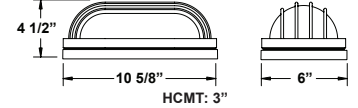

LLFE111
LLFE112
LLFE113
LLFE114

Oval Shaped Bulkhead in 2 Finishes and 2 LED Light Sources

Construction:

- Composite Resin Frame with Powder Coated Aluminum Base.
- Wall or Ceiling Mount.

Finishes: Black (BLK) and White (WH)

Light Sources:

- **LE8** : 120V/13W/80CRI/1140LM@30K, 1280LM@40K/TRIAC
- **L9U**: UNV/11.3W/74CRI(TYP)/912LM@40K/Non-Dimming

Notes/Certifications/Warranty:

- Optional 120v Photocell.
- Assembled in the USA
- UL Listed for Wet Locations, wall mount only
- 5 Year Warranty on LE8 Version
- 3 Year Warranty on L9U Version

LLFE114

PART #	COLOR TEMP	FINISH	DIFFUSER	OPTIONS
LLFE111-LE8 LLFE112-LE8 LLFE113-LE8 LLFE114-LE8	30K 40K	BLK- Black WH-White	F-Frosted Polycarbonate	P- Photocell

Recommended Dimmers for LE Series: LUTRON S-600H-WH, LUTRON LG-603PH-AL, LEVITON 6631-LW, LUTRON DIVA DVCL-153P, LUTRON DV6200P-WH, LUTRON SKYLARK S-600P

PART #	FINISH	DIFFUSER	OPTIONS
LLFE111-L9U-40K LLFE112-L9U-40K LLFE113-L9U-40K LLFE114-L9U-40K	BLK- Black WH-White	F-Frosted Polycarbonate	NA