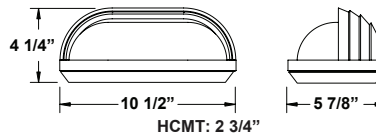

LLFE101-MB
LLFE102-MB
LLFE103-MB
LLFE104-MB

Blue Oval Bulkhead in 2 Finishes.

Construction:

- Composite Resin Construction makes for no rust or corrosion.
- Wall or Ceiling Mount.

Finishes: Black (BLK) and White (WH)

Light Source: Requires 1 X 120V/60W Max Incandescent Medium Base Bulb. *(Not Included)*

Notes/Certifications/Warranty:

- Assembled in the USA
- UL Listed for Wet Locations
- RoHS Compliant
- 3 Year Warranty

PART #	FINISH	DIFFUSER	OPTIONS
LLFE101-MB^ LLFE102-MB^ LLFE103-MB^ LLFE104-MB^	WH BLK	F-Frosted Polycarbonate	LWE¹-120v/9.5w/800lm@3K/90CRI LCE¹-120v/9.5w/800lm@4K/80CRI ¹LWE and LCE Medium Base Lamps are available for purchase with the I160 Light Source. UL Listed. Energy Star. Triac Dimming. Rated for 15,000 Hours. 3 Year Limited Warranty.

^ Requires MOQ of 50 Pieces

Recommended Dimmers for LWE/LCE: LEVITON IPL06-10Z, LEVITON 6674, LEVITON DECORA 6672, LUTRON DVCL-153P, LUTRON DIVA VCL-153P