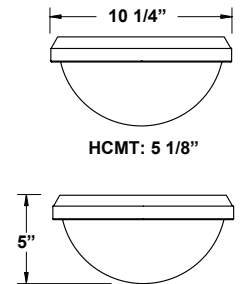

LLFE351-MB

LLFE352-MB

LLFE353-MB

Value Bulkhead in 2 Finishes.

Construction:

- Composite Resin Construction makes for no rust or corrosion.
- Wall or Ceiling Mount.

Finishes: Black (BLK) and White (WH)

Light Source: Requires 1 X 120V/75W Max Incandescent Medium Base Bulb. *(Not Included)*

Notes/Certifications/Warranty:

- Assembled in the USA
- UL Listed for Wet Locations
- RoHS Compliant
- 1 Year Warranty

LLFE351