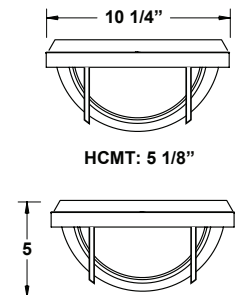

PART #	FINISH	DIFFUSER	OPTIONS
LLFE351-MB[^] LLFE352-MB[^] LLFE353-MB[^]	BLK WH	F-Frosted Polycarbonate	LWE¹-120v/9.5w/800lm@30K/80CRI Estar and Title 24 LCE¹-120v/9.5w/800lm@40K/80CRI Estar ¹LWE and LCE Medium Base Lamps are available for purchase with the I160 Light Source. UL Listed. Energy Star. Triac Dimming. Rated for 15,000 Hours. 3 Year Limited Warranty.

[^] Requires MOQ of 50 Pieces

Recommended Dimmers for LWE/LCE: LEVITON IPL06-10Z, LEVITON 6674, LEVITON DECORA 6672, LUTRON DVCL-153P, LUTRON DIVA VCL-153P