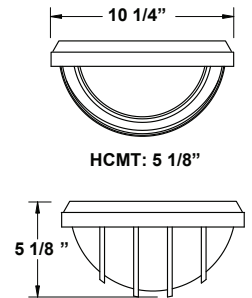

LLFE361 LLFE362 LLFE363

Modern Value Bulkhead in 2 Finishes and 4 LED Light Sources

Construction:

- Composite Resin Frame with Powder Coated Aluminum Base.
- Wall or Ceiling Mount.

Finishes: Black (BLK) and White (WH)

Light Sources:

- **LE8:** 120V/13W/80CRI/1140LM@30K, 1280LM@40K/TRIAC
- **LE12:** 120V/14W/80CRI/1430LM@30K, 1500LM@40K/TRIAC
- **LE18:** 120V/22W/80CRI/1950LM@30K, 2130LM@40K/TRIAC
- **L18U:** UNV/22W/74CRI(TYP)/1740LM@30K, 1824LM@40K

Notes/Certifications/Warranty:

- Assembled in the USA
- Optional Photocell for LE8, LE12 and LE18 Versions.
- UL Listed for Wet Locations
- Energy Star Rated
- RoHS Compliant
- 5 Year Warranty on LE8, LE12, and LE18
- 3 Year Warranty on L18U Version

LLFE363

PART #	LIGHT SOURCE	COLOR TEMP	FINISH	DIFFUSER	OPTIONS
LLFE361 LLFE362 LLFE363	LE8 LE12 LE18	30K 40K	BLK WH	F-Frosted Polycarbonate	P- Photocell

Recommended Dimmers for LE Series: LUTRON S-600H-WH, LUTRON LG-603PH-AL, LEVITON 6631-LW, LUTRON DIVA DVCL-153P, LUTRON DV6200P-WH, LUTRON SKYLARK S-600P

PART #	COLOR TEMP	FINISH	DIFFUSER	OPTIONS
LLFE361-L18U LLFE362-L18U LLFE363-L18U	30K 40K	BLK WH	F-Frosted Polycarbonate	NA