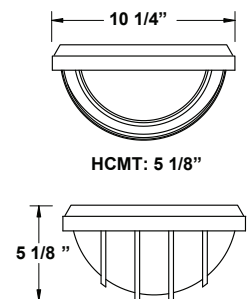

LLFE351-MB

LLFE352-MB

LLFE353-MB

Value Bulkhead in 2 Finishes.

Construction:

- Composite Resin Construction makes for no rust or corrosion.
- Wall or Ceiling Mount.

Finishes: Black (BLK) and White (WH)

Light Source: Requires 1 X 120V/75W Max Incandescent Medium Base Bulb. *(Not Included)*

Notes/Certifications/Warranty:

- Assembled in the USA
- UL Listed for Wet Locations
- RoHS Compliant
- 1 Year Warranty

LLFE353

PART #	FINISH	DIFFUSER	OPTIONS
LLFE351-MB[^] LLFE352-MB[^] LLFE353-MB[^]	BLK WH	F-Frosted Polycarbonate	LWE¹-120v/9.5w/800lm@30K/80CRI Estar and Title 24 LCE¹-120v/9.5w/800lm@40K/80CRI Estar ¹LWE and LCE Medium Base Lamps are available for purchase with the I160 Light Source. UL Listed. Energy Star. Triac Dimming. Rated for 15,000 Hours. 3 Year Limited Warranty.

[^] Requires MOQ of 50 Pieces

Recommended Dimmers for LWE/LCE: LEVITON IPL06-10Z, LEVITON 6674, LEVITON DECORA 6672, LUTRON DVCL-153P, LUTRON DIVA VCL-153P