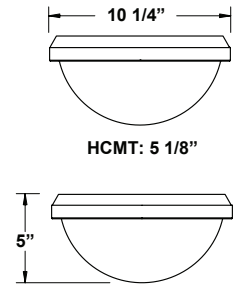

LLFE361 LLFE362 LLFE363

Modern Value Bulkhead in 2 Finishes and 4 LED Light Sources

Construction:

- Composite Resin Frame with Powder Coated Aluminum Base.
- Wall or Ceiling Mount.

Finishes: Black (BLK) and White (WH)

Light Sources:

- **LE8:** 120V/13W/80CRI/1140LM@30K, 1280LM@40K/TRIAC
- **LE12:** 120V/14W/80CRI/1430LM@30K, 1500LM@40K/TRIAC
- **LE18:** 120V/22W/80CRI/1950LM@30K, 2130LM@40K/TRIAC
- **L18U:** UNV/22W/74CRI(TYP)/1740LM@30K, 1824LM@40K

Notes/Certifications/Warranty:

- Assembled in the USA
- Optional Photocell for LE8, LE12 and LE18 Versions.
- UL Listed for Wet Locations
- Energy Star Rated
- RoHS Compliant
- 5 Year Warranty on LE8, LE12, and LE18
- 3 Year Warranty on L18U Version

LLFE361