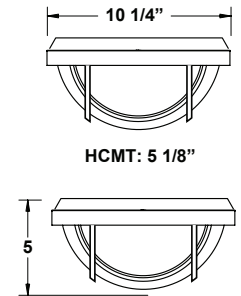

PART #	LIGHT SOURCE	COLOR TEMP	FINISH	DIFFUSER	OPTIONS
LLFE361 LLFE362 LLFE363	LE8 LE12 LE18	30K 40K	BLK WH	F-Frosted Polycarbonate	P- Photocell

Recommended Dimmers for LE Series: LUTRON S-600H-WH, LUTRON LG-603PH-AL, LEVITON 6631-LW, LUTRON DIVA DVCL-153P, LUTRON DV6200P-WH, LUTRON SKYLARK S-600P

PART #	COLOR TEMP	FINISH	DIFFUSER	OPTIONS
LLFE361-L18U LLFE362-L18U LLFE363-L18U	30K 40K	BLK WH	F-Frosted Polycarbonate	NA