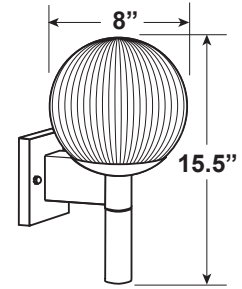

**Finishes:**

- Black (BLK)
- White (WH)

**Construction:**

- Composite Resin Construction makes for no rust or corrosion.

**Notes/Certifications/Warranty**

- Optional Photocell
- Globe Style Post Tops Available Item Numbers LLFG210, LLFG212, LLFG214, and LLFG216
- UL Listed for Wet Locations
- MB requires 50 Piece MOQ
- Assembled in the USA
- 1 Year Warranty