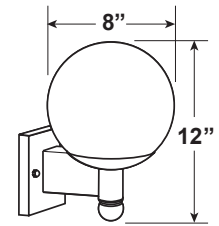

EXTENDS: 8.5" HCMT