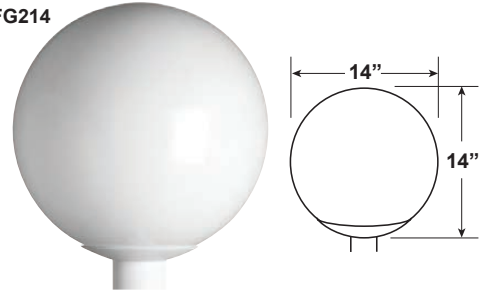

Global Post Top

Globe Post Tops in 3 Sizes with choice of 2 Globes and 2 Finishes.

Construction:

- Composite Resin Construction makes for no rust or corrosion.
- Fits most 3" Poles

Finishes: Black (BLK) and White (WH)

Light Sources:

- **LE8-30K:** 120V/13W/80CRI/1140LM@30K/TRIAC
- **LE8-40K:** 120V/13W/80CRI/1280LM@40K/TRIAC
- **LLFG212-MB:** Requires 1 x 120V/100W Max Medium Base Lamp (*Not Included*)
- **LLFG214-MB and LLFG216-MB:** Requires 1 x 120V/150W Max Medium Base Lamp (*Not Included*)

Notes/Certification/Warranty:

- Wall Mounted Option LLFG100
- Assembled in the USA
- LED Operating Temperature -40°C to +40°C
- RoHS Compliant
- cULus Listed For Wet Locations
- 5 Year Warranty on LE8 Versions
- 1 Year Warranty on Medium Base Version

PART #	CCT	FINISH	GLOBE	OPTIONS
LLFG212-LE8	30K	BLK	Acrylic	NA
LLFG214-LE8	40K	WH	C-Clear Prism	
LLFG216-LE8			W-White	

*Energy Star Rated when fitted with LE8 Light Source

Recommended Dimmers for LE8: LUTRON S-600H-WH, LUTRON LG-603PH-AL, LEVITON 6631-LW, LUTRON DIVA, DVCL-153P, LUTRON DV6200P-WH, LUTRON SKYLARK S-600P

PART #	FINISH	GLOBE	OPTIONS
LLFG212-MB[^]	BLK	Acrylic	NL- No Lamp
LLFG214-MB[^]	WH	C-Clear Prism	LWE¹-120v/9.5w/800lm@30K/80CRI
LLFG216-MB[^]		W-White	LCE¹-120v/9.5w/800lm@40K/80CRI

[^] Requires MOQ of 50 Pieces

Recommended Dimmers for LWE/LCE: LEVITON IPL06-10Z, LEVITON 6674, LEVITON DECORA 6672, LUTRON DVCL-153P, LUTRON DIVA VCL-153P