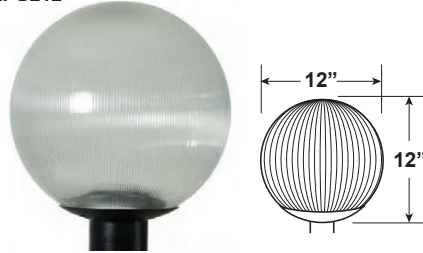

LLFG214

Global Post Top

Globe Post Tops in 3 Sizes with choice of 2 Globes and 2 Finishes.

Construction:

- Composite Resin Construction makes for no rust or corrosion.
- Fits most 3" Poles

Finishes: Black (BLK) and White (WH)

Light Sources:

- **LE8-30K:** 120V/13W/80CRI/1140LM@30K/TRIAC
- **LE8-40K:** 120V/13W/80CRI/1280LM@40K/TRIAC
- **LLFG212-MB:** Requires 1 x 120V/100W Max Medium Base Lamp (*Not Included*)
- **LLFG214-MB and LLFG216-MB:** Requires 1 x 120V/150W Max Medium Base Lamp (*Not Included*)

Notes/Certification/Warranty:

- Wall Mounted Option LLFG100
- Assembled in the USA
- LED Operating Temperature -40°C to +40°C
- RoHS Compliant
- cULus Listed For Wet Locations
- 5 Year Warranty on LE8 Versions
- 1 Year Warranty on Medium Base Version

LLFG212