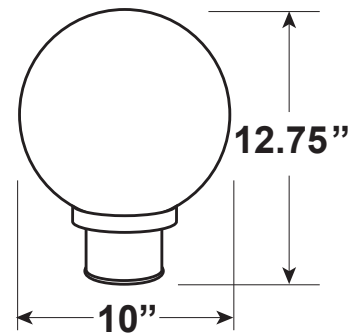

LLFG210-MB

10" Globe Post Tops with choice of 2 Globes and 2 Finishes.

Construction:

- Composite Resin Construction makes for no rust or corrosion.
- Fits most 3" Poles

Finishes: Black (BLK) and White (WH)

Light Source:

Requires 1 x 120V/100W Max Medium Base Lamp (*Not Included*)

Notes/Certification/Warranty:

- Wall Mounted Option LLFG100
- Assembled in the USA
- LED Operating Temperature -40°C to +40°C
- RoHS Compliant
- cULus Listed For Wet Locations
- 5 Year Warranty on LE8 Versions
- 1 Year Warranty on Medium Base Version

LLFG210