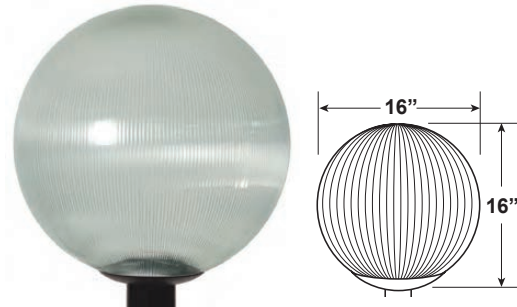

Global Post Top

Globe Post Tops in 3 Sizes with choice of 2 Globes and 2 Finishes.

Construction:

- Composite Resin Construction makes for no rust or corrosion.
- Fits most 3" Poles

Finishes: Black (BLK) and White (WH)

LLFG212

LLFG214

LLFG216

PART #	CCT	FINISH	GLOBE	OPTIONS
LLFG212-LE8	30K	BLK	Acrylic	NA
LLFG214-LE8	40K	WH	C-Clear Prism	
LLFG216-LE8			W-White	

*Energy Star Rated when fitted with LE8 Light Source

Recommended Dimmers for LE8: LUTRON S-600H-WH, LUTRON LG-603PH-AL, LEVITON 6631-LW, LUTRON DIVA, DVCL-153P, LUTRON DV6200P-WH, LUTRON SKYLARK S-600P

PART #	FINISH	GLOBE	OPTIONS
LLFG212-MB [^]	BLK	Acrylic	NL- No Lamp
LLFG214-MB [^]	WH	C-Clear Prism	LWE ¹ -120v/9.5w/800lm@30K/80CRI
LLFG216-MB [^]		W-White	LCE ¹ -120v/9.5w/800lm@40K/80CRI

[^] Requires MOQ of 50 Pieces

Construction:

- Composite Resin Construction makes for no rust or corrosion.
- Fits most 3" Poles

Finishes: Black (BLK) and White (WH)

Light Source:

Requires 1 x 120V/100W Max Medium Base Lamp (*Not Included*)