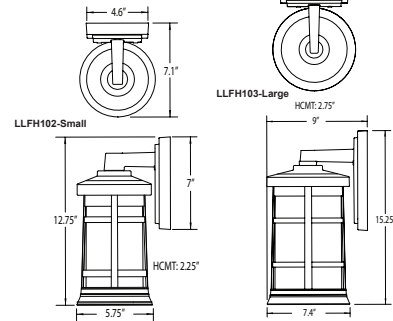

LLFH103-Large

Dimensions:

PART #	COLOR TEMP.	FINISH	DIFFUSER	OPTIONS
LLFH102-LE8 LLFH103-LE8	30K 40K	BLK WH BRZ	F-Acrylic Glare Free Frost	P-PhotoCell

*LE8 Version is Energy Star Rated

Recommended Dimmers for LE8: LUTRON S-600H-WH, LUTRON LG-603PH-AL, LEVITON 6631-LW, LUTRON DIVA DVCL-153P, LUTRON DV6200P-WH, LUTRON SKYLARK S-600P

PART #	FINISH	DIFFUSER	OPTIONS
LLFH102-MB^ LLFH103-MB^	BLK WH BRZ	F-Acrylic Glare Free Frost	P-PhotoCell NL- No Lamp LWE¹-120v/9.5w/800lm@30K/80CRI LCE¹-120v/9.5w/800lm@40K/80CRI ¹LWE and LCE Medium Base Lamps are available for purchase with the I160 Light Source. UL Listed, Energy Star, Triac Dimming. Rated for 15,000 Hours. 3 Year Limited Warranty

^ Requires MOQ of 50 Pieces

Recommended Dimmers for LWE/LCE: LEVITON IPL06-10Z, LEVITON 6674, LEVITON DECORA 6672, LUTRON DVCL-153P, LUTRON DIVA VCL-153P