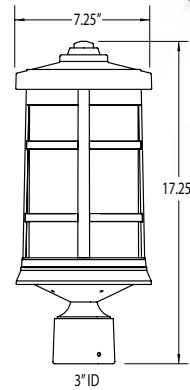

LLFH203

Caged Post Top Fixture with a choice of 3 Finishes and 2 Light Sources.

Construction:

- Composite Resin Construction makes for no rust or corrosion.
- Fits most 3" Poles (STD.)

Finishes: Black (BLK), White (WH), and Bronze (BRZ)

Light Source:

- **LLFH203-LE8-30K:** 120V/13W/80CRI/1140LM@30K/TRIAC
- **LLFH203-LE8-40K:** 120V/13W/80CRI/1280LM@40K/TRIAC
- **LLFH203-MB:** Requires 1 x 120V/60W Max Medium Base Lamp. *(Not Included)*

Notes/Certifications/Warranty

- Matching Wall Mounts LLFH102 and LLFH103
- Assembled in the USA
- LED Operating Temperature -40°C to +40°C
- RoHS Compliant
- UL Listed For Wet Locations
- Energy Star Rated when fitted with the LE8 Light Source
- 5 Year Warranty on LE8 Version
- 1 Year Warranty Medium Base (MB) Version.

PART #	FINISH	DIFFUSER	OPTIONS
LLFH203-LE8-30K LLFH203-LE8-40K	BLK WH BRZ	F-Acrylic Glare Free Frost	NA

*LE8 Version is Energy Star Rated

Recommended Dimmers for LE8: LUTRON S-600H-WH, LUTRON LG-603PH-AL, LEVITON 6631-LW, LUTRON DIVA DVCL-153P, LUTRON DV6200P-WH, LUTRON SKYLARK S-600P

PART #	FINISH	DIFFUSER	OPTIONS
LLFH203-MB[^]	BLK WH BRZ	F-Acrylic Glare Free Frost	P- Photocell NL- No Lamp LWE¹-120v/9.5w/800lm@30K/80CRI LCE¹-120v/9.5w/800lm@40K/80CRI ¹LWE and LCE Medium Base Lamps are available for purchase with the MB Light Source. UL Listed. Triac Dimming. Rated for 15,000 Hours. 3 Year Limited Warranty, Energy Star Rated

[^] Requires MOQ of 50 Pieces

Recommended Dimmers for LWE/LCE: LEVITON IPL06-10Z, LEVITON 6674, LEVITON DECORA 6672, LUTRON DVCL-153P, LUTRON DIVA VCL-153P

**LLFH102 and LLFH103.
Matching Wall Mounts**