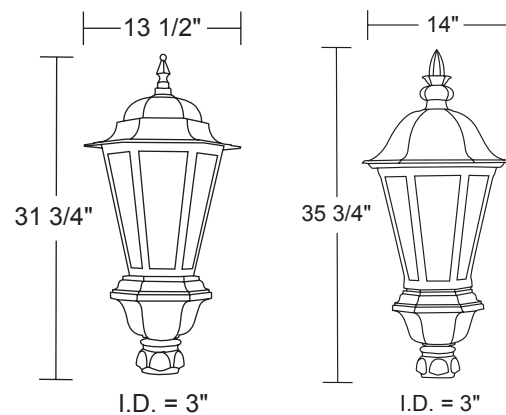

LLFH232

LLFH233

Part #	EPA (FT2)	Weight (LBS)	Back	Uplight	Glare
LLFH232	1.25	28	2	2	1
LLFH233	1.25	28	2	2	1

PART #	LIGHT SOURCE	CCT	FINISH	LENS	OPTIONS
LLFH232 LLFH233	L4000: 40W 4000lm L6000: 60W 6000lm	40K(Standard) 30K(Special Order) 50K(Special Order)	BLK-Black WHT-White (Special Order) BRZ-Bronze (Special Order)	F - Frosted Acrylic C - Clear Prismatic Acrylic	ACRYLIC BLACK OUT PANELS B1-One Panel B2-Two Panels B3-Three Panels

Ask about 0-10v Dimming