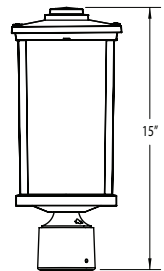

Dimensions: