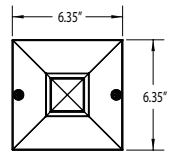

Dimensions: