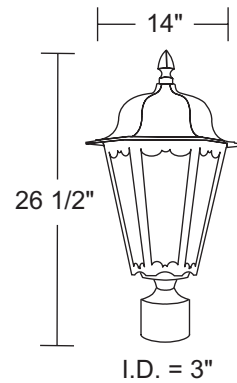

LLFH259

Classic Post Light

Integrated LED

- 120~277v, 50/60Hz
- Driver: UL Class2, Power Factor >.90
- Type V Distribution
- Ambient Operating Temperature: -40°C(-40°F) to +40°C(105°F)
- Integral Surge Suppression with option for Ground Surge Suppression

Retrofit E39 and E26

- Requires 120~277V lamp (not included)
- Lumencia offers LED E39 lamps.

Construction:

- Cast Aluminum with Stainless Steel Hardware.
- Polyester PowderCoat.
- Fits Standard 3" Poles. LED

Certifications:

- UL Listed for Wet Locations
- Made in the USA
- RoHS

Integrated LED

- 50,000 Hour Estimated Life
- 5 Year Warranty

Part #	EPA (FT2)	Weight (LBS)	Back	Uplight	Glare
LLFH259	1.23	21	1	3	2

PART #	LIGHT SOURCE	CCT	FINISH	LENS	OPTIONS
LLFH259	L4000: 40W 4000lm L6000: 60W 6000lm	40K(Standard) 30K(Special Order) 50K(Special Order)	BLK-Black WHT-White(Special Order) BRZ-Bronze(Special Order)	F-Frosted Glass	ACRYLIC BLACK OUT PANELS B1-One Panel B2-Two Panels B3-Three Panels

Ask about 0-10v Dimming