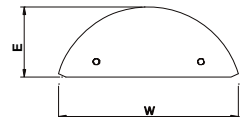

LLFL1224D LLFL1248D Linear Ceiling Fixture with Spill Rings.

Finish: Satin Nickel (SN) Standard.
Available by Special Order: Oil Rubbed Bronze* (ORB).

Lens: White Acrylic

Dimensions:

LLFL1224D: 24.2"L x 11.5"W x 4.4"E

LLFL1248D: 48.3"L x 11.5"W x 4.4"E

Light Source:

LLFL1224D: UNV/36W/2850lm Del@30k/80CRI. Non-Dimming

LLFL1248D: UNV/64W/5200lm Del@30k/80CRI. Non-Dimming

Notes/Options:

- 010V Dimming Available
- Type A End Caps Available By Special Order

Certification/Warranty

- ETL/cETL Listed for Damp Locations
- 5 Years Limited Warranty on Driver and LED
- 1 Year Warranty on Frame and Lens from Defects
- Energy Star Rated

Type A End Caps

ORDERING INFORMATION

Model	Color Temp	Finish	Options
LLFL1224D LLFL1248D	30K 40K	SN ORB*	Dim- 010V A - Solid End Caps

*Special Order- MOQ and Longer Lead Times may Apply

May be available in other wattages, voltages, color temperatures, finishes, and lamping sources with orders of 50 units or more. Contact your rep or the factory for more information.

Note: Specifications are subject to change without notice.