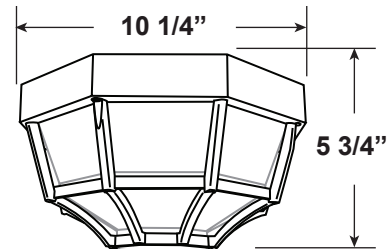

LLFO318

Octagon Ceiling Mount

Available in LED and Medium Base in Two Finishes.

Light Source

- **LE800**-120V/13W/80CRI/1140LM@3K, 1280LM@4K/TRIAC
- **LE1200**-120V/14W/80CRI/1430LM@3K, 1500LM@4K/TRIAC
- **LE1800**-120V/22W/80CRI/1950LM@3K, 2130LM@4K/TRIAC
- **I175**- Requires one 75W Max E26 Base Lamp. (Not Included)

Notes:

Construction:

- Composite Resin Construction makes for no rust or corrosion.

Listing:

- UL Listed for Damp Locations

Notable Options:

- LLFO318 is Energy Star Rated when fitted with the LE800, LE1200 and LE1800 Light Sources
- I175 requires 50 Piece MOQ
- Made in the USA
- LED Operating Temperature -40°C to +40°C

Warranty/Certifications:

- 5 Year Warranty on LE800, LE1200 and LE1800
- 1 Year Warranty I175 Version.

LLFO318

PART #	LIGHT SOURCE	CCT (LED ONLY)	FINISH	DIFFUSER	OPTION
LLFO318	LE800* LE1200* LE1800*	W-(3K) C-(4K)	B- Black W- White	F- Glare Free Frost	LWE¹-120v/9.5w/800lm@3K/90CRI Estar and Title 24 LCE¹-120v/9.5w/800lm@4K/80CRI Estar ¹LWE and LCE Medium Base Lamps are available for purchase with the I175 Light Source. UL Listed. Energy Star. Triac Dimming. Rated for 15,000 Hours. 3 Year Limited Warranty
	I175				

Recommended Dimmers	
LE Series	LUTRON S-600H-WH, LUTRON LG-603PH-AL, LEVITON 6631-LW, LUTRON DIVA DVCL-153P, LUTRON DV6200P-WH, LUTRON SKYLARK S-600P
LWE/LCE	LEVITON IPL06-10Z, LEVITON 6674, LEVITON DECORA 6672, LUTRON DVCL-153P, LUTRON DIVA VCL-153P