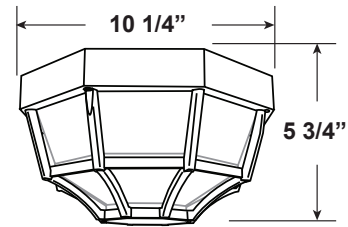

Job Name: _____

Type: _____

Part #: _____

Notes: _____

LLFO318

Octagon Ceiling Mount Available in LED and Medium Base in 2 Finishes.

Construction: Composite Resin Construction makes for no rust or corrosion.

Finishes: Black (BLK) and White (WH)

Light Sources:

- **LLFO318-LE8:** 120V/13W/80CRI/1140LM@30K, 1280LM@40K/TRIAC
- **LLFO318-LE12:** 120V/14W/80CRI/1430LM@30K, 1500LM@40K/TRIAC
- **LLFO318-LE18:** 120V/22W/80CRI/1950LM@30K, 2130LM@40K/TRIAC

LLFO318-2MB: Requires 2 x 120V/75W Max Medium Base Lamp (Not Included)

Notes/Certification/Warranty:

- Assembled in the USA
- LED Operating Temperature -40°C to +40°C
- RoHS Compliant
- Energy Star Rated when fitted with the LE Light Sources
- cULus Listed For Damp Locations
- 5 Year Warranty on LE8 Versions
- 1 Year Warranty on Medium Base Version

LLFO318

PART #	COLOR TEMP.	FINISH	DIFFUSER	OPTIONS
LLFO318-LE8 LLFO318-LE12 LLFO318-LE18	30K 40K	BLK WH	F-Glare Free Frost Acrylic	NA

PART #	FINISH	DIFFUSER	OPTIONS
LLFO318-2MB[^]	BLK WH	F-Glare Free Frost Acrylic	NL- No Lamp LWE¹- 120v/9.5w/800lm@3K/80CRI LCE¹- 120v/9.5w/800lm@4K/80CRI ¹LWE and LCE Medium Base Lamps are available for purchase with the MB Light Source. UL Listed. Energy Star. Triac Dimming. Rated for 15,000 Hours. 3 Year Limited Warranty

[^] Requires MOQ of 50 Pieces

Recommended Dimmers for LWE/LCE: LEVITON IPL06-10Z, LEVITON 6674, LEVITON DECORA 6672, LUTRON DVCL-153P, LUTRON DIVA VCL-153P