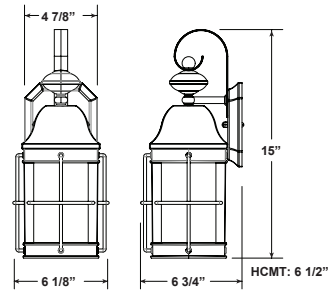

LLFR121

Stagecoach Lantern Exterior Wall mount available in 3 finishes, 2 diffusers, and 2 light sources.

Construction:

- Composite Resin Construction makes for no rust or corrosion.
- Fits most 3" Poles (STD.)

Finish: Black (BLK), White (WH), and Bronze (BRZ)

Light Source:

- **LLFR121-LE8-30K:** 120V/13w/80CRI/1140LM@30K/TRIAC
- **LLFR121-LE8-40K:** 120V/13w/80CRI/1280LM@40K/TRIAC
- **LLFR121-MB:** Requires 1 x 120V/60W Max Medium Base Lamp. *(Not Included)*

Notes/Certifications/Warranty

- Optional Photocell
- Assembled in the USA
- LED Operating Temperature -40°C to +40°C
- RoHS Compliant
- cULus Listed For Wet Locations
- Energy Star Rated when fitted with the LE8 Light Source
- 5 Year Warranty on LE8 Version
- 1 Year Warranty Medium Base (MB) Version.

PART #	FINISH	DIFFUSER	OPTIONS
LLFR121-LE8-30K LLFR121-LE8-40K	BLK WH BRZ	<i>Acrylic</i> C-Clear F- Glare Free Frost	P- Photocell

*LE8 Version is Energy Star Rated

Recommended Dimmers for LE8: LUTRON S-600H-WH, LUTRON LG-603PH-AL, LEVITON 6631-LW, LUTRON DIVA DVCL-153P, LUTRON DV6200P-WH, LUTRON SKYLARK S-600P

PART #	FINISH	DIFFUSER	OPTIONS
LLFR121-MB[^]	BLK WH BRZ	<i>Acrylic</i> C-Clear F- Glare Free Frost	P- Photocell NL- No Lamp LWE¹-120v/9.5w/800lm@30K/80CRI LCE¹-120v/9.5w/800lm@40K/80CRI ¹LWE and LCE Medium Base Lamps are available for purchase with the Medium Base Light Source. UL Listed. Energy Star. Triac Dimming. Rated for 15,000 Hours. 3 Year Limited Warranty.

[^] Requires MOQ of 50 Pieces

Recommended Dimmers for LWE/LCE: LEVITON IPL06-10Z, LEVITON 6674, LEVITON DECORA 6672, LUTRON DVCL-153P, LUTRON DIVA VCL-153P