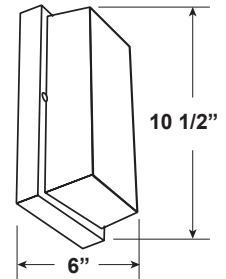

LLFS113

EXTENDS: 4 1/2"
HCMT: 5 1/4"

PART #	LIGHT SOURCE	CCT (LED ONLY)	FINISH	DIFFUSER	OPTION
LLFS112	LE800*	W-(3K) C-(4K)	W- White	Acrylic C-Clear F-Glare Reduced Frost Prismatic	LWE¹-120v/9.5w/800lm@3K/90CRI Estar and Title 24 LCE¹-120v/9.5w/800lm@4K/80CRI Estar ¹LWE and LCE Medium Base Lamps are available for purchase with the I140 Light Source. UL Listed. Energy Star. Triac Dimming. Rated for 15,000 Hours. 3 Year Limited Warranty
LLFS113	I140			Polycarbonate P-Clear	

Recommended Dimmers

LE Series

LUTRON S-600H-WH, LUTRON LG-603PH-AL,
LEVITON 6631-LW, LUTRON DIVA DVCL-153P,
LUTRON DV6200P-WH, LUTRON SKYLARK S-600P

LWE/LCE

LEVITON IPL06-10Z, LEVITON 6674,
LEVITON DECORA 6672, LUTRON DVCL-153P,
LUTRON DIVA VCL-153P