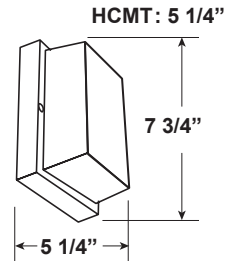

Job Name: _____

Type: _____

Part #: _____

Notes: _____

LLFS112

LLFS113

Sentinel Surface Mount

Sentinel Surface Mount is available in Two Sizes and Three Diffuser Options.

Light Source:

- LE800*-120V/13W/80CRI/1140LM@3K, 1280LM@4K/TRIAC
- I140- Requires one 40W Max E26 Base Lamp. (Not Included)

Notes:

Construction:

- White Powder Coated Aluminum Pan

Listing:

- UL Listed for Wet Locations

Notable Options:

- *LLFS112 and LLFS113 are Energy Star Rated when fitted with the LE800 Light Source
- I140 requires 50 Piece MOQ
- Made in the USA
- LED Operating Temperature -40°C to +40°C

Warranty/Certifications:

- 5 Year Warranty on LE800
- 1 Year Warranty I140 Version.

LLFS112

EXTENDS: 4 1/4"
HCMT: 3 7/8"