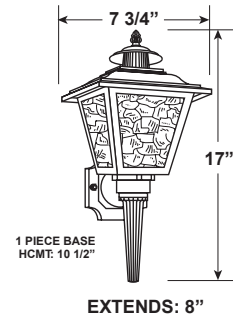

LLFT151

Tudor style wall mount with Flemish diffuser, 2 light sources, and 2 color options. Optional Brass Finial Available.

Construction: Composite Resin Construction makes for no rust or corrosion.

Light Source:

- **LLFT151-LE8-30K:** 120V/13w/80CRI/1140LM@30K/TRIAC
- **LLFT151-LE8-40K:** 120V/13w/80CRI/1280LM@40K/TRIAC
- **LLFT151-MB:** Requires 1 x 120V/60W Max Medium Base Lamp. (Not Included)

Notes/Certifications/Warranty

- Optional Photocell
- Matching Post Top LLFT251
- Assembled in the USA
- LED Operating Temperature -40°C to +40°C
- RoHS Compliant
- Energy Star Rated when fitted with the LE8 light source
- cULus Listed For Wet Locations
- 3 Year Warranty on LE8 Version
- 1 Year Warranty Medium Base (MB) Version.

RoHS compliant