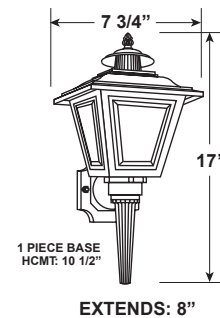

LLFT131

Tudor style wall mount with 2 light sources, 2 color options, and 3 diffusers. Optional Brass Finial Available.

Construction: Composite Resin Construction makes for no rust or corrosion.

Light Source:

- **LLFT131-LE8-30K:** 120V/13w/80CRI/1140LM@30K/TRIAC
- **LLFT131-LE8-40K:** 120V/13w/80CRI/1280LM@40K/TRIAC
- **LLFT131-MB:** Requires 1 x 120V/60W Max Medium Base Lamp. (Not Included)

Notes/Certifications/Warranty

- Optional Photocell
- Matching Post Top LLFT231
- Assembled in the USA
- LED Operating Temperature -40°C to +40°C
- RoHS Compliant
- Energy Star Rated when fitted with the LE8 light source
- cULus Listed For Wet Locations
- 3 Year Warranty on LE8 Version
- 1 Year Warranty Medium Base (MB) Version.

RoHS
compliant