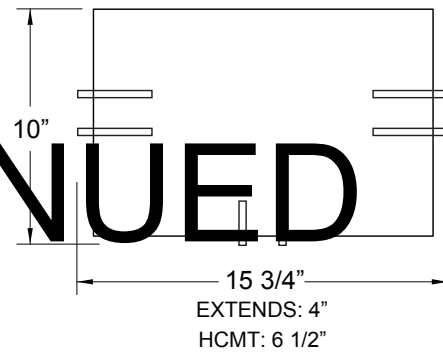

Job Name: _____

Type: _____

Part #: _____

Notes: _____

LLFW SERIES

Modern Wall Sconce

Modern Wall Sconce with a White Diffuser and Brushed Nickel Accents. Available in a Horizontal or Vertical profile.

Light Source:

• **L1700-W** UNV/22W/80CRI/1704lm/3K (Non-Dimming)

Notes:

- UL Listed for Damp Locations.
- 50,000 HRS L70
- LED Operating Temperature: -40°C to +40°C

Warranty/Certifications:

- 3 Year Limited Warranty
- cULus Listed
- ADA Compliant
- RoHS Compliant

LLFWSBN

DISCONTINUED