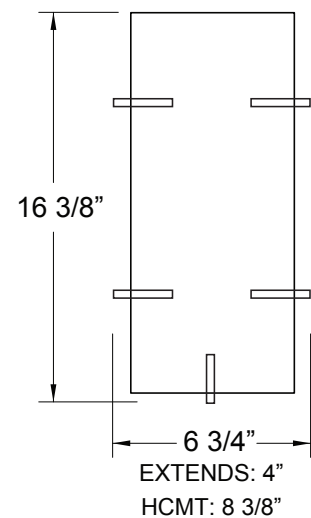

LLFWVBN

Part Number
LLFWSBN-L1700-W
LLFWVBN-L1700-W