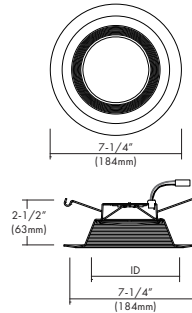

LLRT56ICA-FR
Lumencia Fire Rated Housing with Two LED trim Options
Airtight IC Housing, Fire Rated for 2-Hours.

LLFR56 6" LED Trim for Use with LLRT56ICA-FR Recessed Housing

Available in Baffle and Smooth Trim

120V/12W/810lm TRIAC Dimming
Wet Location Rated