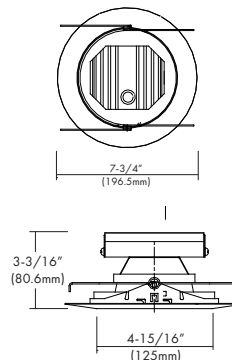

LLAF6AD Gimbal Trim for Use with LLRT56ICA-FR Recessed Housing

120V/12.5w/900lm TRIAC Dimming
Damp Location Rated
Only Available in White