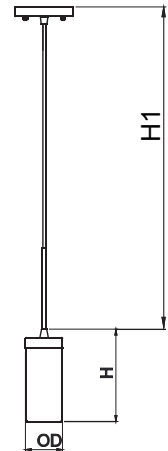

LLP058-MB

Mini pendant with Cylindrical Glass Shade and Satin Nickel Accents.

Dimensions: 3.5"D x 8.5"H. 72.0"H1- Adjustable Cable Max

Light Source: Includes 1 x 120v/9w/800lm/80CRI/
Dimmable Medium Base LED Bulb

Notes/Certification/Warranty

- UL/cUL Listed for Dry Locations
- 1 Year Limited Warranty.

Part #	Finish	Color Temp
LLP058-MB	SN CC*	30K 40K

May be available with other voltage, wattage, finish, and cable length options by special order. Please contact your Lumencia Representative for more information