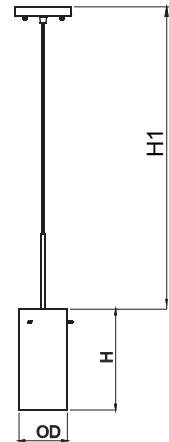

LLP117-A-1MBLED LLP117-A-3MBLED

Mini pendant with Clear Cylinder Glass Shade and Satin Nickel Accents in Single Pendant or Triple Pendant.

Dimensions:

LLP117-A-1MBLED: 4.80"D x 9.80"H x 42.00"H1- Hard Stem

LLP117-A-3MBLED: 11.00"D x 9.80"H x 6' MAX Hanging Height

Optional Light Source *Per Socket*:

LLP117-A-1MBLED: 1 x 120v/8w/800lm/27K/80CRI/Dimmable Medium Base LED

LLP117-A-3MBLED: 3 x 120v/8w/800lm/27K/80CRI/Dimmable Medium Base LED

Notes/Certification/Warranty

- UL/cUL Listed for Dry Locations
- 1 Year Limited Warranty.

Part #	Finish
LLP117-A-1MBLED LLP117-A-3MBLED	SN CC*

May be available with other voltage, wattage, finish, and cable length options by special order. Please contact your Lumencia Representative for more information