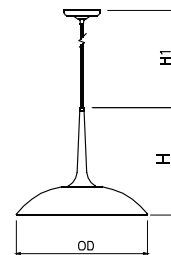

LLP208D-MBLED

RLM Pendant in 2 Finishes

Construction: Steel
Shade: Metal Reflector

Finishes: Black (BLK) and White (WH)

Dimensions: 18.90"OD x 15.40"H x 72.00" Max Hang Height

Light Source: Includes 1 x 120V/9W/800lm/80CRI/Dimmable Medium Base LED Bulb
• Available in 30K or 40K

Notes/Certification/Warranty

- 120V
- Line Dimming
- ETL/cETL Listed Listed for Dry Locations
- 1 Year Warranty

ORDERING INFORMATION

Part #	Finish	Color Temp
LLP208D-MBLED	BLK WH	30K 40K

May be available with other voltage, wattage, finish, and cable length options by special order. Please contact your Lumencia Representative for more information